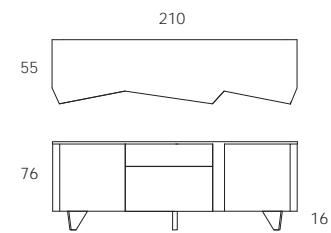

Vanity

Design Roberto Pravato

Cod. 581 L210xP55xH77
Madia / Cupboard / Buffet

Madia in mdf con due 2 ante, 2 cassetti e ripiani interni in vetro trasparente temperato sp. mm. 6.

Disponibile laccata tortora lucida con cassetti e top in noce canaletto o laccata grigio alluminio opaco con cassetti e top in rovere grigio.

Cupboard in mdf, with 2 doors, 2 drawers and inner shelves in transparent safety glasses mm. 6.

Available in bright light cream lacquered with top and drawers in walnut wood or mat grey aluminium lacquered with top and drawers in grey oak.