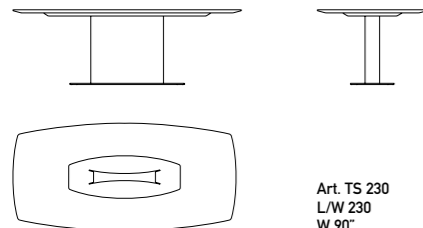

STONE

DESIGN GIUSEPPE BAVUSO

Tavolo con base in acciaio inox lucidato a specchio. Piano in marmo, in cemento Ductal® colore "French grey" o in MDF rivestito in cemento HD light cement colore "French grey" _

Table with stainless steel base, polished to a mirror finish. Top in marble, in Ductal® concrete, "French grey colour" or in MDF covered in HD light cement, "French grey" colour_

Art. TS 230
L/W 230 H 72 P/D 106
W 90" H 28" D 42"