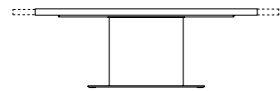

Art. TL 260 O
L/W 260 H 72 P/D 130
W 102.4" H 28.3" D 51.2"

Disponibile anche con piano rettangolare allungabile, finitura rovere o MDF laccato_

Available also with extendable rectangular top with finish in oak or in lacquered MDF_