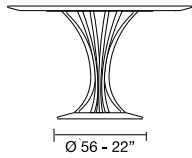

RADAR

Tavolo. Base in ghisa verniciata nera o bianca. Gamba in acciaio tagliato al laser cromata o verniciata. Piano in marmo, pietra acrilica o in MDF laccato laminato liquido.

Table. Piétement en fonte laqué noire ou blanc. Barres en acier découpé au laser chromées ou laquées. Plateau en marbre, en pierre acrylique ou en MDF laqué laminé liquide.

Table. Basement in white or black-painted cast iron. Laser-cut steel bars chrome-plated or painted. Top in marble, acrylic stone or in MDF painted in liquid laminate.

Mesa. Base de acero fundido lacado negro o blanco. Patas de acero cortado con láser cromadas o pintadas. Tapa de mármol, de piedra acrilica o de MDF lacado laminado liquido.

ART. TR 120

Ø 120 H 73
Ø 47,2" H 28,7"

ART. TR 137

Ø 137 H 73
Ø 53,9" H 28,7"

ART. TR 150

Ø 150 H 73
Ø 59" H 28,7"

Marmo Marble	Marmo Marble	Marmo Marble	Marmo Marble	MDF	Pietra acrilica Acrylic stone				GAMBA CROMO CHROME PLATED LEG
Bianco Michelangelo	Nero Marquinia	Calacatta oro	Cristallizzato crystallized	Laminato liquido Liquid laminate	S28 White				
2.668,00	3.121,00	3.481,00	3.018,00	2.245,00	3.463,00				+721,00
Pz. per Collo / Pieces per box 1		Colli / Boxes 2		Peso lordo / Gross weight 180 kg		Volume / Volume 0,80 cbm			
2.863,00	3.584,00	4.099,00	-	2.400,00	3.679,00				+721,00
Pz. per Collo / Pieces per box 1		Colli / Boxes 2		Peso lordo / Gross weight 190 kg		Volume / Volume 0,90 cbm			
3.255,00	4.110,00	4.408,00	-	2.874,00	3.854,00				+721,00
Pz. per Collo / Pieces per box 1		Colli / Boxes 2		Peso lordo / Gross weight 200 kg		Volume / Volume 1 cbm