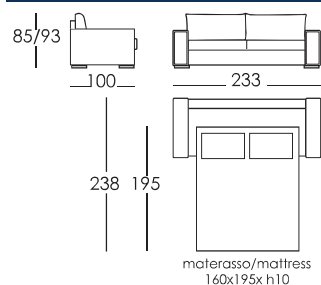

BALTIMORA

CODICE	ELEMENTO	dimensioni lar. x al. x prof.	dimensioni materasso	tessuto h140 - mt.	tessuto cliente	tessuto promo	tessuto extra	tessuto top	pelle fiore protetta	pelle pieno fiore
CODE	ITEM	dimensions W. x H. x D.	mattress dimensions	fabric h140 - mt.	COM	Promo fabric	Extra fabric	Top fabric	protected grain leather	full grain leather
BALDIV3P	divano 3 posti 3 seater sofa	233x85/93x100	160x195xh10	12,50	3.229	3.520	3.715	4.229	5.388	6.013
BALDIV2PM	divano 2 posti maxi 2 seater maxi sofa	213x85/93x100	140x195xh10	11,00	2.963	3.220	3.391	3.843	4.881	5.431
BALDL2P	divano 2 posti	193x85/93x100	120x195xh10							
BALDL2PP	2 seater sofa	173x85/93x100	100x195xh10	10,50	2.826	3.117	3.312	3.826	4.635	5.160
BALFOD	seconda fodera extra cover			11,00	912	1.169	1.340	1.792	2.379	2.929
NOMLET	divano senza letto detrarre sofa without bed mechanism deduct			3 posti / 3 seater sofa 280		2 posti maxi / 2 seater maxi sofa 240		2 posti / 2 seater sofa 220		
MATPLTX	materasso in polylatex sfoderabile polylatex mattress with removable cover						262			
VASSOIO	vassoio in acciaio o legno tray with chrome or wooden finish						192			