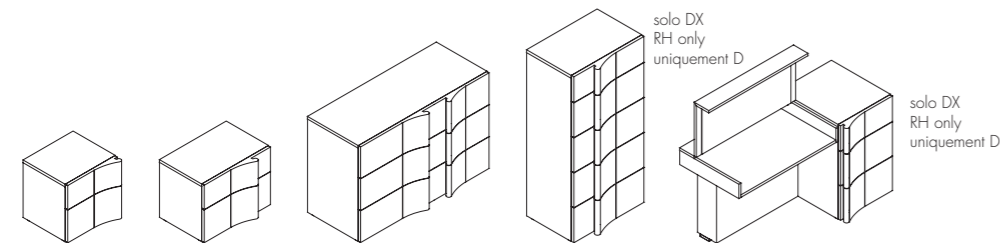

CLOUD L

STORAGE UNIT SELECTION

COLOURS AND FINISHES ON PAGE 200

COLOURS AND FINISHES ON PAGE 200

see on page 56 - 57 / 140 - 145

ARMONIA

contenitori / storage units / meubles

comodino / bedside unit / chevet L 47 - 62 H/W 49 P/D 47
 comò / dresser / commode L 125 H/W 82 P/D 57
 settimanale / 7-drawer chest / semainier L 62 H/W 129 P/D 47
 toilette / vanity unit / coiffeuse L 136 H/W76 P/D 61