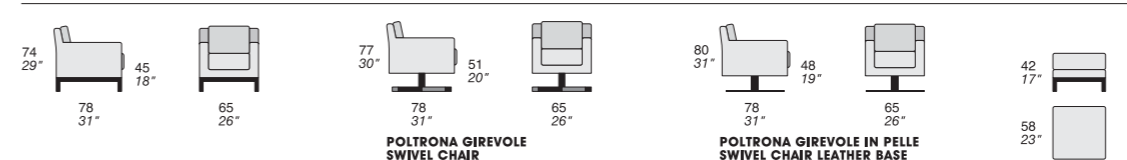

Design U.T. Polaris

ZOE

Design Carlo Bimbi & Carlo Sironi

ZEFIRO (pp. 152/161)

Design Carlo Bimbi & Carlo Sironi

(pp. 284/295) **TAVOLINI**

DIXI

Design Carlo Bimbi