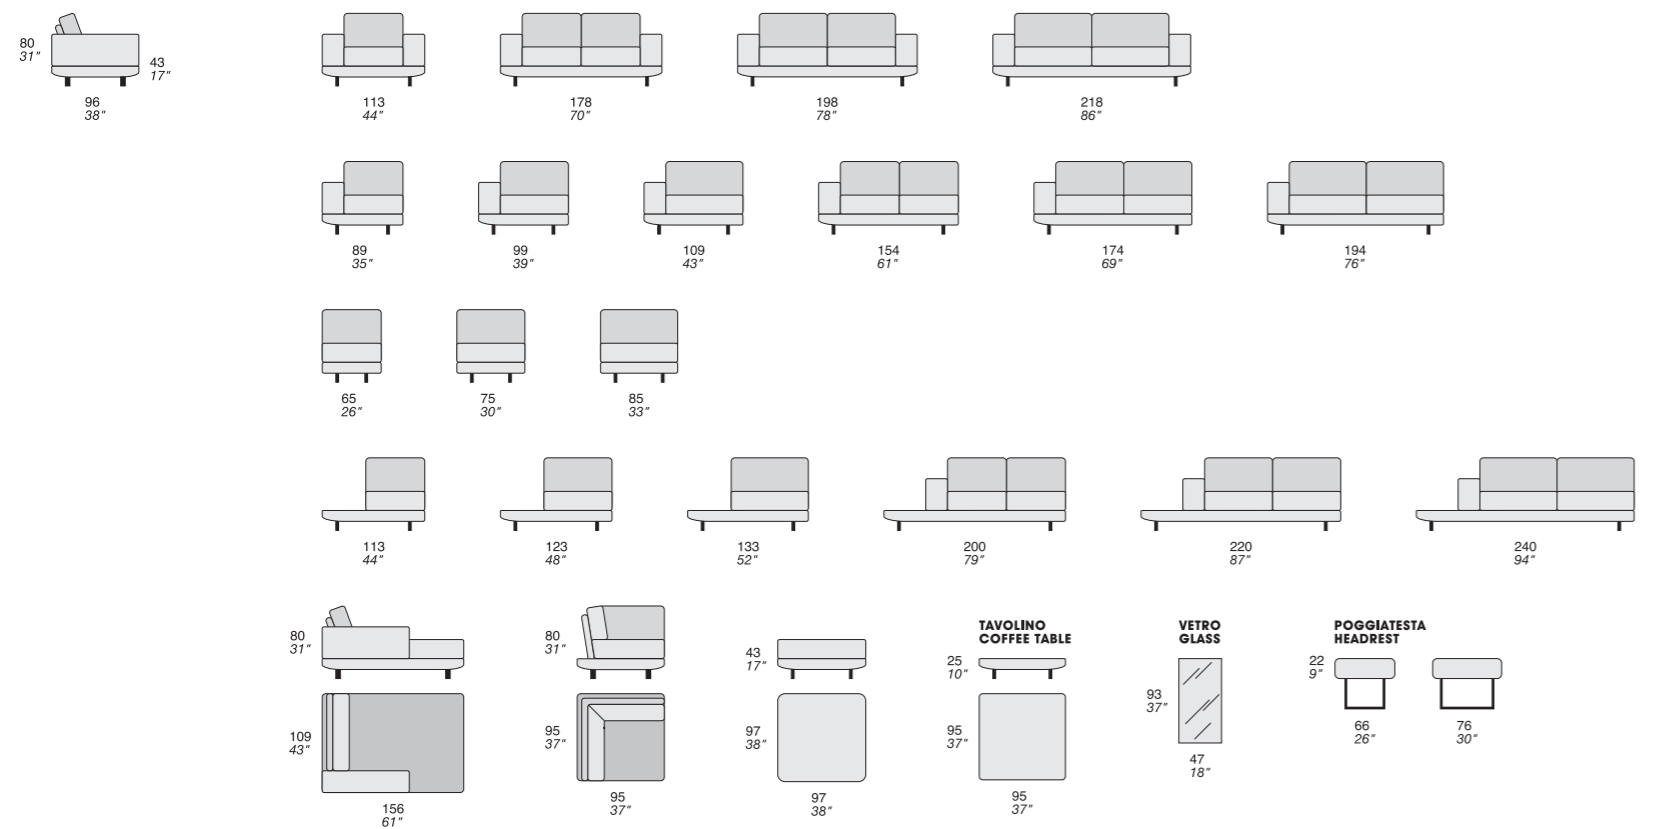

Design U.T. Polaris

ZOE

Design Carlo Bimbi & Carlo Sironi

ZEFIRO (pp. 152/161)

Design Carlo Bimbi & Carlo Sironi

(pp. 284/295) **TAVOLINI**

DIXI

Design Carlo Bimbi