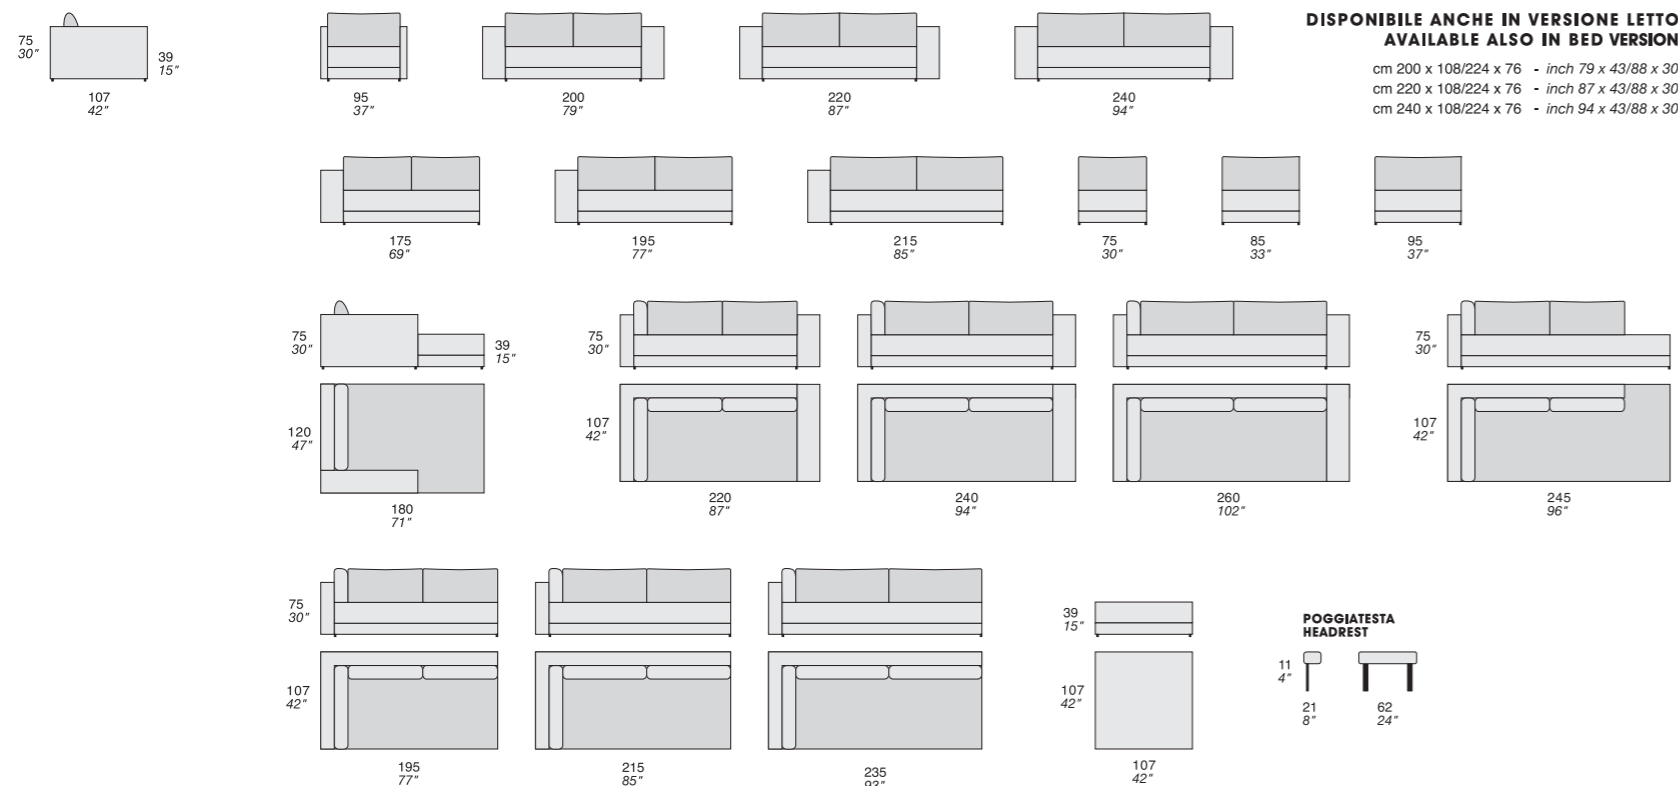

TRIBAS

Design Carlo Bimbi

MAX

Design Carlo Bimbi

YUCATAN (pp. 34/55)

Design Fabrizio Ballardini

(pp. 272/283) **POLTRONCINE**

ALICE