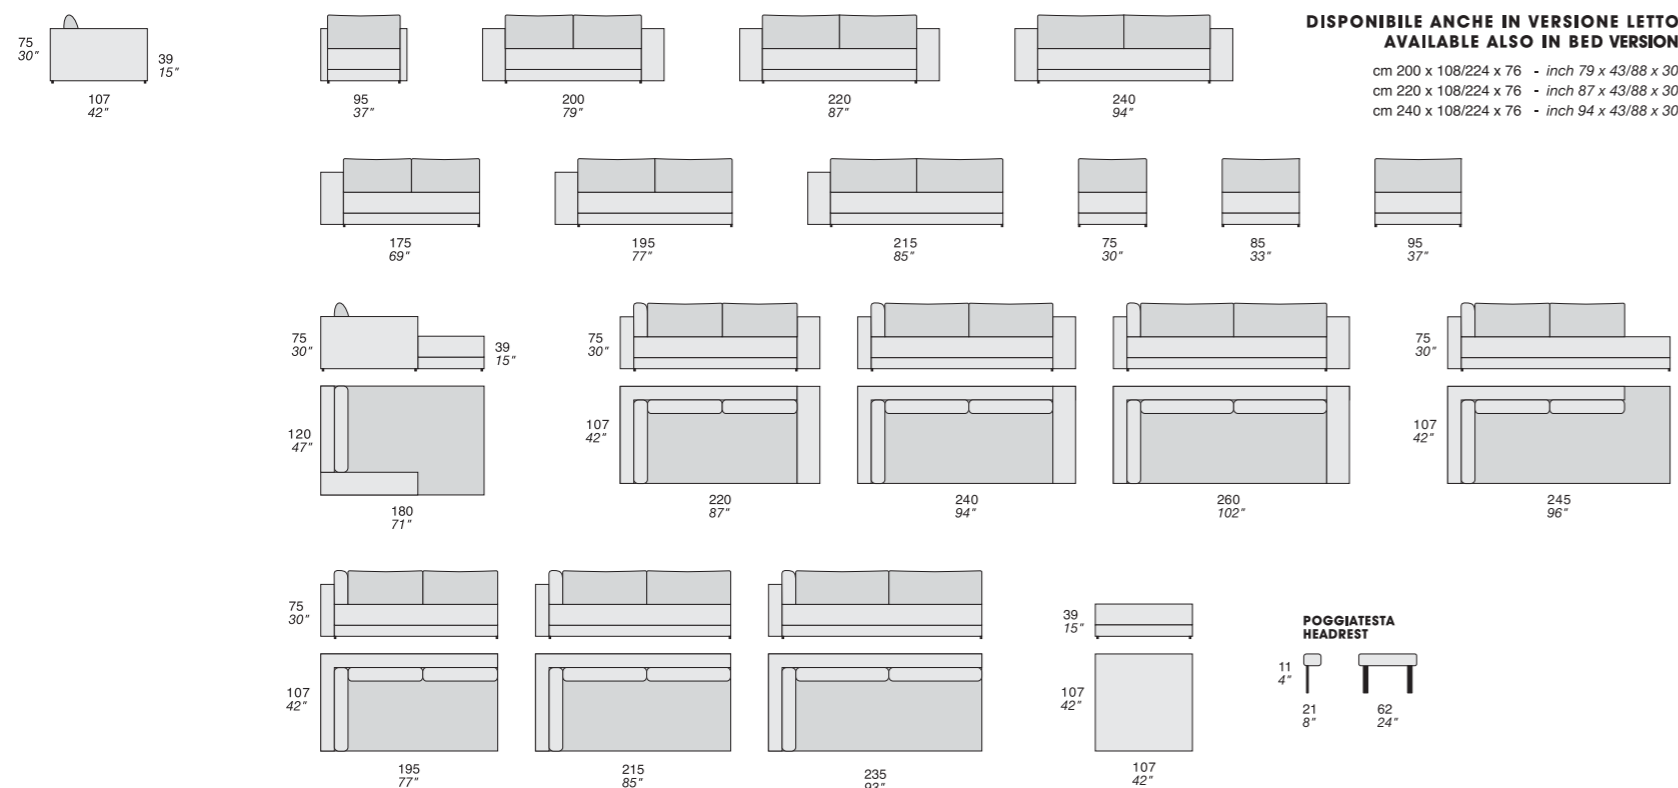

PACIFICO

Design U.T. Polaris

YUCATAN (pp. 34/55)

Design Fabrizio Ballardini

(pp. 272/283) **POLTRONCINE**

ALICE

Design Carlo Bimbi & Carlo Sironi

FLORENCE