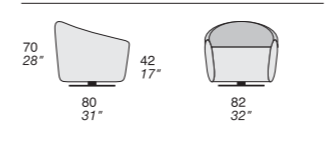

PACIFICO

Design U.T. Polaris

YUCATAN (pp. 34/55)

Design Fabrizio Ballardini

(pp. 272/283) **POLTRONCINE**

ALICE

Design Carlo Bimbi & Carlo Sironi

FLORENCE