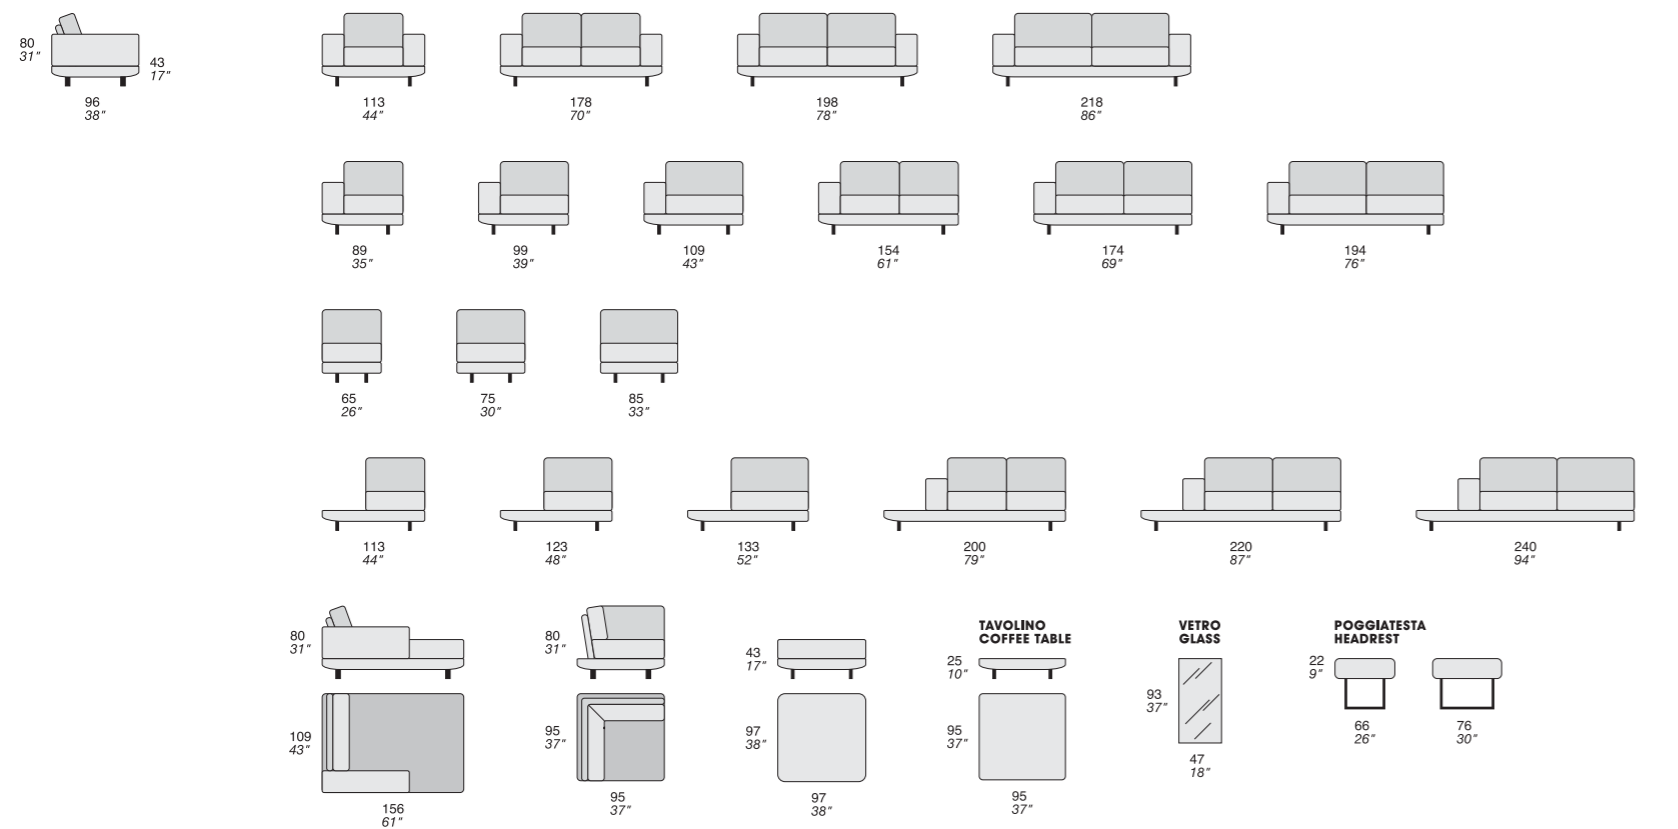

Design Fabrizio Ballardini

ZOE

Design Carlo Bimbi & Carlo Sironi

ZEFIRO (pp. 152/161)

Design Carlo Bimbi & Carlo Sironi

(pp. 284/295) **TAVOLINI**

DIXI

Design Carlo Bimbi