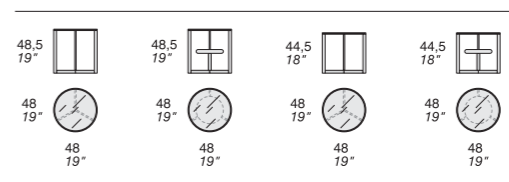

Design Carlo Bimbi & Carlo Sironi

**ZEFIRO** (pp. 152/161)

Design Carlo Bimbi & Carlo Sironi

(pp. 284/295) **TAVOLINI**

**DIXI**

Design Carlo Bimbi

**MAX**

Design Carlo Bimbi

**MEMPHIS**

Design U.T. Polaris

**PACIFICO**

Design U.T. Polaris

**TRIAL**

Design Carlo Bimbi

**TRIBAS**

Design Carlo Bimbi