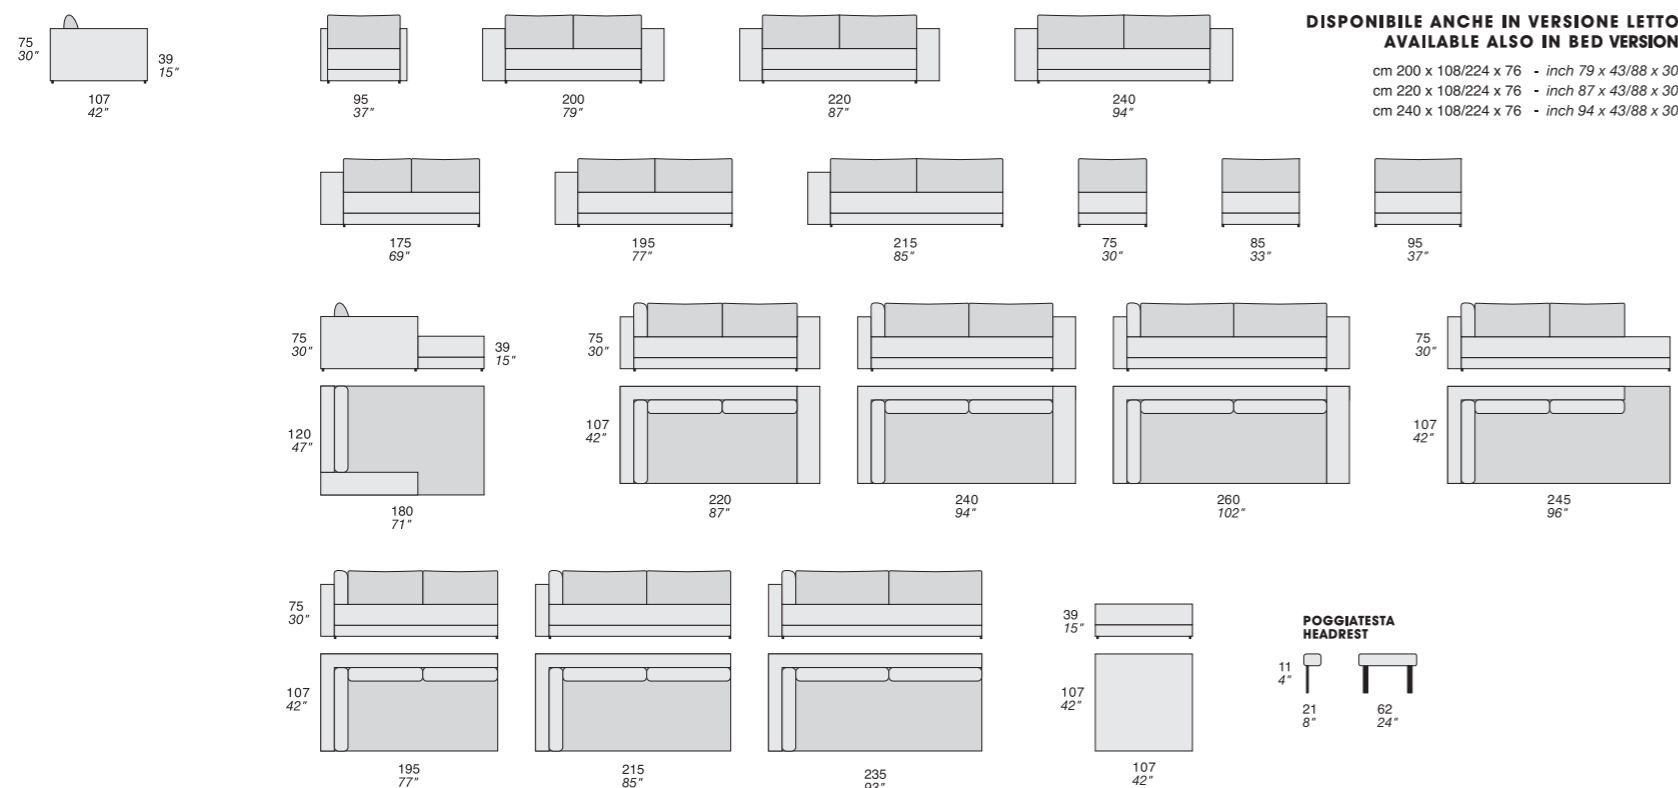

# MAX

Design Carlo Bimbi

**YUCATAN** (pp. 34/55)

Design Fabrizio Ballardini

(pp. 272/283) **POLTRONCINE**

**ALICE**

Design Carlo Bimbi & Carlo Sironi

**FLORENCE**