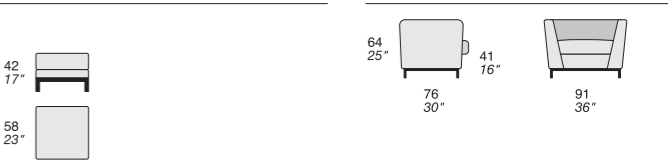

Design U.T. Polaris

NORA

Design Fabrizio Ballardini

ZOE

Design Carlo Bimbi & Carlo Sironi

ZEFIRO (pp. 152/161)

Design Carlo Bimbi & Carlo Sironi

(pp. 284/295) **TAVOLINI**