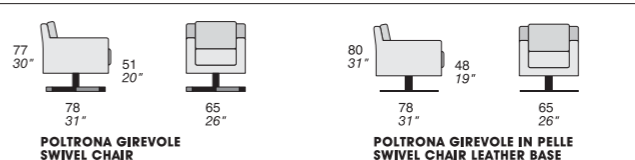

Design U.T. Polaris

NORA

Design Fabrizio Ballardini

ZOE

Design Carlo Bimbi & Carlo Sironi

ZEFIRO (pp. 152/161)

Design Carlo Bimbi & Carlo Sironi

(pp. 284/295) **TAVOLINI**