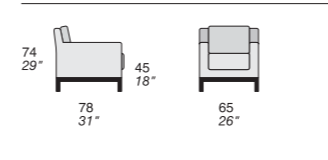

Design U.T. Polaris

NORA

Design Fabrizio Ballardini

ZOE

Design Carlo Bimbi & Carlo Sironi

ZEFIRO (pp. 152/161)

Design Carlo Bimbi & Carlo Sironi

(pp. 284/295) **TAVOLINI**