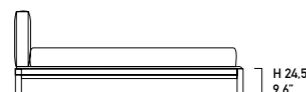

Bed with basement and side tables in MDF, glossy or matt lacquered. Headboard upholstered with polyurethane foam and acrylic fibers. Leather or fabric covers. Beechwood slats_

Art. LP1S / Standard
L/W 182 H 76.5 P/D 217
L/W 71.6" H 30.1" D 85.4"

Per materasso / For mattress
L/W 160 P/D 197
L/W 63" D 77.6"

Art. LP1Q / Queen Size
L/W 172 H 76.5 P/D 223
L/W 67.7" H 30.1" D 87.8"

Per materasso / For mattress
L/W 150 P/D 203
L/W 59" D 79.9"

Art. LP1K / King Size
L/W 215 H 76.5 P/D 223
L/W 84.6" H 30.1" D 87.8"