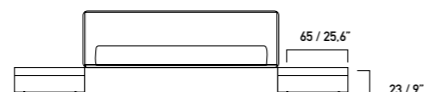

Bed with basement and side tables in MDF, glossy or matt lacquered. Headboard upholstered with polyurethane foam and acrylic fibers. Leather or fabric covers. Beechwood slats_

Art. LP1S / Standard
L/W 182 H 76.5 P/D 217
L/W 71.6" H 30.1" D 85.4"

Per materasso / For mattress
L/W 160 P/D 197
L/W 63" D 77.6"

Art. LP1Q / Queen Size
L/W 172 H 76.5 P/D 223
L/W 67.7" H 30.1" D 87.8"

Per materasso / For mattress
L/W 150 P/D 203
L/W 59" D 79.9"

Art. LP1K / King Size
L/W 215 H 76.5 P/D 223
L/W 84.6" H 30.1" D 87.8"