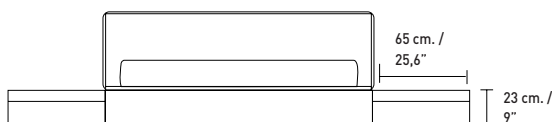

PLAZA

Letto con comodini. Base e comodini con cassetto in MDF laccato lucido o opaco. Testata imbottita. Rivestimento in pelle o tessuto. Rete con doghe in faggio.
Il prezzo non include il materasso.

Bed with side tables. Basement and side tables with drawers in MDF, glossy or matt lacquered. Upholstered headboard. Leather or fabric covers. Beechwood slats.
Price does not include mattress.

Lit avec tables de nuit. Piétement et tables de nuit avec tiroirs en MDF laqué brillant ou mat. Tête de lit rembourré. Revêtement en peau ou en tissu. Sommier avec lattes en hêtre.
Matelas non inclus.

Cama con mesitas. Base y mesitas con cajones de MDF lacada brilla o mate. Cabezal tapizado. Revestimiento en piel o en tejido. Somier con duelas de haya.
El precio no incluye el colchón.

ART. LP1CS STANDARD

L/W 182 H 76,5 P/D 217
W 71,6" H 30,1" D 85,4"
materasso L/W 160 P/D 197
mattress W 63" D 77,5"

COM/TC B/COL	Tessuto Fabric C	Tessuto Fabric D	Tessuto Fabric K	Pelle Leather E	Pelle Leather F	Pelle Leather G	Pelle Leather LUXE	LACCATO OPACO MATT LACQUERED	GOMMA IGNIFUGA FLAME RETARDANT FOAM
6.499,00 6.577,00	6.658,00	6.760,00	6.874,00	7.327,00	7.559,00	7.980,00	8.150,00	-200,00	+170,00

6 mt. Pz. per Collo / Pieces per box 1 Colli / Boxes 6 Peso lordo / Gross weight 140 kg Volume / Volume 2,70 cbm

ART. LP1CQ QUEEN SIZE

L/W 172 H 76,5 P/D 223
W 67,7" H 30,1" D 87,8"
materasso L/W 150 P/D 203
mattress W 59" D 79,9"

6.499,00 6.577,00	6.658,00	6.760,00	6.874,00	7.327,00	7.559,00	7.980,00	8.150,00	-200,00	+170,00

6 mt. Pz. per Collo / Pieces per box 1 Colli / Boxes 6 Peso lordo / Gross weight 135 kg Volume / Volume 2,70 cbm

ART. LP1CK KING SIZE

L/W 215 H 76,5 P/D 223
W 84,6" H 30,1" D 87,8"
materasso L/W 193 P/D 203
mattress W 76" D 79,9"

6.931,00 7.017,00	7.107,00	7.220,00	7.348,00	7.840,00	8.088,00	8.539,00	8.729,00	-200,00	+190,00

6 mt. Pz. per Collo / Pieces per box 1 Colli / Boxes 6 Peso lordo / Gross weight 150 kg Volume / Volume 2,70 cbm

ART. LP1CE EUROPE

L/W 202 H 76,5 P/D 220
W 79,5" H 30,1" D 86,6"
materasso L/W 180 P/D 200
mattress W 70,9" D 78,7"

6.694,00 6.777,00	6.863,00	6.969,00	7.090,00	7.547,00	7.786,00	8.219,00	8.399,00	-200,00	+180,00

6 mt. Pz. per Collo / Pieces per box 1 Colli / Boxes 6 Peso lordo / Gross weight 145 kg Volume / Volume 2,70 cbm

Supplemento per rete divisa in due
Extra charge for somier divided in two pieces

EURO / € 240,00