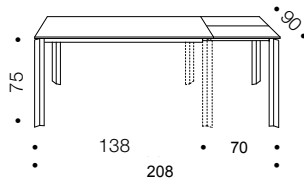

TAVOLI / TABLES / TABLES

T235 WING LEGNO

Piano legno
Wooden top
Plateau bois

2 Kg 46 mc 0,31

Piano cristallo
Glass top
Plateau verre

3 Kg 73 mc 0,39

Tavolo da pranzo con struttura in massello, meccanismo telescopico in alluminio, un'allunga interna a libro in legno, piano in cristallo o legno.
Structural solid wooden frame dining table with telescopic extending aluminium mechanism, inside wooden extension, wooden or glass top. / Table de repas avec structure en bois massif, mécanisme télescopique en alu, rallonge en portefeuille intérieure en bois, plateau verre ou bois.

138x90xH.75
Rovere
Oak
Chêne

Gambe e piano ordinabili esclusivamente nella stessa finitura
Top and legs available only in the same finishing
Plateau et pieds disponibles seulement dans la même finitions.

Piano legno / Wooden top / Plateau bois

Rovere Wild
Wild Oak
Chêne Wild

PW61 - PW91
PW95 - PW97
PW99

Tavolo da pranzo con struttura in massello, meccanismo telescopico in alluminio, un'allunga interna a libro in legno, piano in cristallo o legno.
Structural solid wooden frame dining table with telescopic extending aluminium mechanism, inside wooden extension, wooden or glass top. / Table de repas avec structure en bois massif, mécanisme télescopique en alu, rallonge en portefeuille intérieure en bois, plateau verre ou bois.

138x90xH.75
Rovere tinto PW61-PW91-PW95-PW97-PW99
Painted Oak PW61-PW91-PW95-PW97-PW99
Chêne teinté PW61-PW91-PW95-PW97-PW99

Piano cristallo/Glass top/Plateau verre

Colorato
Coloured
Couleur

CR01 - CR16

Antimpronta
Mark-less
Anti-empreintes

CR09 - CR18
CR19

Ceramica
Pyroceram
Céramique

CC02 - CC03
CC04
LAMINAM