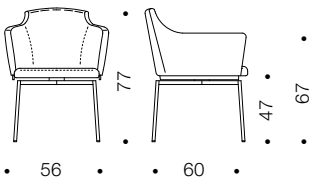

56x60xH.77

Struttura cromata MT92
Chrome structure MT92
Structure chromée MT92