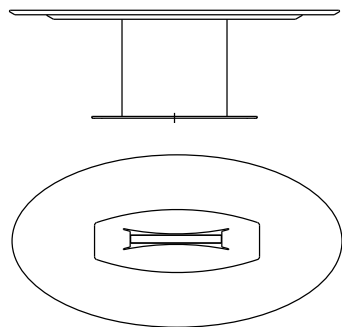

LOTO

Tavolo. Base in acciaio inox lucidato a specchio. Piano ovale disponibile in : Granito - Marmo - MDF laccato - Pietra acrilica S28 white - MDF rivestito in cemento HD light cement colore "French grey".

Table. Piétement en acier inox poli brillant. Plateau ovale disponible en : Granite - Marbre - MDF laqué - Pierre acrylique blanche S28 - MDF revêtu en béton HD light cement couleur "French grey".

Table. Stainless steel base, polished to a mirror finish. Oval top available in: Granite - Marble - Lacquered MDF - S28 white acrylic stone - MDF covered in HD light cement, "French grey" colour.

Mesa. Base de acero inox pulido a espejo. Sobre oval disponible en: Granito - Mármol - MDF lacado - Piedra acrilica blanca S28 - MDF recubierto de cemento HD light cement color "French grey".

ART. TL 220 O

L/W 220 H 72 P/D 115
W 86,6" H 28,3" D 45,3"

ART. TL 260 O

L/W 260 H 72 P/D 130
W 102,4" H 28,3" D 51,2"

Marmo Marble	Marmo Marble	Marmo Marble	MDF	Pietra acrilica Acrylic stone	MDF				
Cristallizzato Crystallized	Calacatta Oro	Bianco Michelangelo	Laminato Liquido Liquid Laminate	S28	Cemento Cement				
4.890,00	5.340,00	3.640,00	2.990,00	4.990,00	4.990,00				
Pz. per Collo / Pieces per box 1		Colli / Boxes 3		Peso lordo / Gross weight 180 kg		Volume / Volume 1,8 cbm			
-	6.740,00	4.080,00	-	-					
Pz. per Collo / Pieces per box 1		Colli / Boxes 3		Peso lordo / Gross weight 190 kg		Volume / Volume 2 cbm