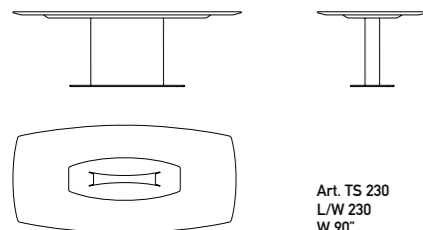

STONE

DESIGN GIUSEPPE BAVUSO

Tavolo con base in acciaio inox lucidato a specchio. Piano in marmo, in cemento Ductal® colore "French grey" o in MDF rivestito in cemento HD light cement colore "French grey" _

Table with stainless steel base, polished to a mirror finish. Top in marble, in Ductal® concrete, "French grey colour" or in MDF covered in HD light cement, "French grey" colour_

Art. TS 230
L/W 230 H 72 P/D 106
W 90" H 28" D 42"