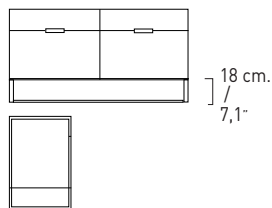

Sideboard in oak or in lacquered MDF with four drawers. Top in white Michelangelo, gold Calacatta, black Marquinia marble or in Serena stone. Painted base. Aluminium bottle rack_

Art. CK1
L/W 220 H 75 P/D 51
W 86.6" H 29.5" D 20"

EDOMADIA CONCENTRATE

ART. CE2
L/W 147 H 76 P/D 50
W 57,9" H 29,9" D 19,7"

Credenza in MDF laccato. Base in acciaio cromato o verniciato.

Buffet en MDF laqué. Piétement en acier chromé ou laqué.

Sideboard in lacquered MDF. Chrome-plated or painted steel base.

KUBIT

ART. CK1
L/W 220 H 75 P/D 51
W 86,6" H 29,5" D 20"

Madia in MDF laccato o in rovere con quattro cassetti. Piano in marmo "Bianco Michelangelo", "Calacatta Oro", "Nero Marquinia" o in Pietra Serena. Base in alluminio spazzolato anodizzato finitura seta.