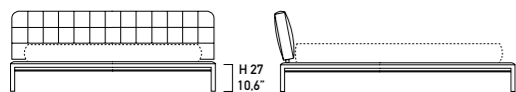

KENDO

DESIGN GIUSEPPE BAVUSO

Letto con struttura in acciaio imbottita in gomma poliuretanica e Dacron. Rivestimento in pelle o tessuto. Base in acciaio cromato o verniciato. Rete con doghe di faggio_

Bed with steel frame upholstered with polyurethane foam and Dacron. Leather or fabric covers. Steel basement, chrome-plated or painted. Beechwood slats_

Art. LK1S / STANDARD
L/W 190 H 75 P/D 224
L/W 74.8" H 29.5" D 88.2"

Per materasso / For mattress
L/W 160 P/D 197
L/W 63" D 77.6"

Art. LK1Q / QUEEN SIZE
L/W 180 H 75 P/D 230
L/W 70.9" H 29.5" D 90.6"

Per materasso / For mattress
L/W 150 P/D 203
L/W 59" D 79.9"

Art. LK1K / KING SIZE
L/W 223 H 75 P/D 230
L/W 87.8" H 29.5" D 90.6"

Per materasso / For mattress
L/W 193 P/D 203
L/W 76" D 79.9"

Art. LK1E / EUROPE
L/W 210 H 75 P/D 227
L/W 82.7" H 29.5" D 89.4"

Per materasso / For mattress
L/W 180 P/D 200
L/W 70.9" D 78.7"