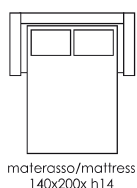

GULLIVER

CODICE	ELEMENTO	dimensioni lar. x al. x prof.	dimensioni materasso	tessuto h140 - mt.	pelle mq.	tessuto cliente	tessuto promo	tessuto extra	tessuto top	pelle fiore protetta	pelle pieno fiore
CODE	ITEM	dimensions W. x H. x D.	mattress dimensions	fabric h140 - mt.	leather mq.	COM	Promo fabric	Extra fabric	Top fabric	protected grain leather	full grain leather
GULDL2PM	divano 2 posti maxi 2 seater maxi sofa	195x90x100	140x200xh14	10,40	18,00	2.139	2.374	2.531	2.945	3.839	4.420
GULDL2P	divano 2 posti	175x90x100	120x200xh14								
GULDL2PP	2 seater sofa	155x90x100	100x200xh14	10,00	17,00	2.046	2.272	2.423	2.821	3.653	4.202
GULFOD	seconda fodera extra cover			11,00	19,00	893	1.141	1.307	1.745	2.591	3.205
NOMLET	divano senza letto detrarre sofa without bed mechanism deduct					3 posti / 3 seater sofa 280	2 posti maxi / 2 seater maxi sofa 240	2 posti / 2 seater sofa 220			
MATPLX	materasso in poliuretano espanso sfoderabile poliurethane foam mattress with removable cover							149			
MATMEM	materasso in memory memory mattress							539			
MATPOC	materasso a molle insacchettate pocket spring mattress							304			
MECEM	meccanismo EASY MOVE EASY MOVE mechanism							124