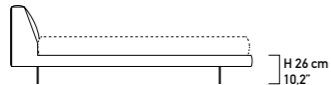

FENG

DESIGN GIUSEPPE BAVUSO

Letto con struttura in acciaio imbottita in gomma poliuretanicca e Dacron. Rivestimento in pelle o tessuto. Basamento in alluminio spazzolato verniciato. Rete con doghe di faggio_

Bed with steel frame upholstered with polyurethane foam and Dacron. Leather or fabric covers. Brushed aluminum painted basement. Beechwood slats_

Art. LF 1S / STANDARD
L/W 170 H 73 P/D 222
L/W 66.9" H 28.7" D 87.4"

Per materasso / For mattress
L/W 160 P/D 197
L/W 63" D 77.6"

Art. LF 1Q / QUEEN SIZE
L/W 160 H 73 P/D 228
L/W 63" H 28.7" D 89.8"

Per materasso / For mattress
L/W 150 P/D 203
L/W 59" D 79.9"

Art. LF 1K / KING SIZE
L/W 203 H 73 P/D 228
L/W 79.9" H 28.7" D 89.8"

Per materasso / For mattress
L/W 193 P/D 203
L/W 76" D 79.9"

Art. LF 1E / EUROPE
L/W 190 H 73 P/D 225
L/W 74.8" H 28.7" D 88.6"

Per materasso / For mattress
L/W 180 P/D 200
L/W 70.9" D 78.7"