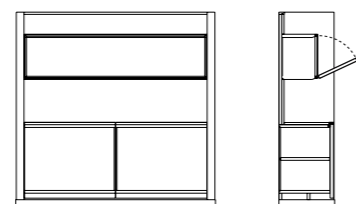

DENVER

DESIGN GIUSEPPE BAVUSO

Madia alta in MDF laccato con due ante scorrevoli. Anta a ribalta in cristallo con luce interna. Piani in marmo bianco Michelangelo, Calacatta oro o pietra Serena_

Sideboard in lacquered MDF with two sliding doors. Folding door in glass with inside light. Tops in white Michelangelo, gold Calacatta marble, or Serena stone_

Art. CDV1
L/W 180 H 175 P/D 50
W 70.9" H 68.9" D 19.7"

CONTAINER

ART. 9098

L/W 130 H 150 P/D 42
W 51,2" H 59" D 16,5"

Contenitore come sopra.

Cabinet as above.

Cabinet comme ci-dessus.

Contenedor como el anterior.

CUBIC

ART. CC1

L/W 200 H 64 P/D 55
W 78,7" H 25,2" D 21,6"

Madia in MDF laccato lucido o opaco con due cassettoni esterni e due cassetti interni. Fornita con attacco posteriore per fissaggio a parete.

Sideboard in glossy or matt lacquered MDF with two external drawers and two inner drawers. Supplied with metal plate for wall-fixing.