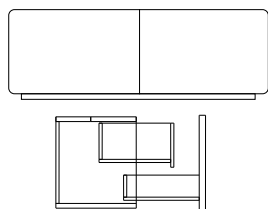

DENVER

DESIGN GIUSEPPE BAVUSO

Madia alta in MDF laccato con due ante scorrevoli. Anta a ribalta in cristallo con luce interna. Piani in marmo bianco Michelangelo, Calacatta oro o pietra Serena_

Sideboard in lacquered MDF with two sliding doors. Folding door in glass with inside light. Tops in white Michelangelo, gold Calacatta marble, or Serena stone_

Art. CDV1
L/W 180 H 175 P/D 50
W 70.9" H 68.9" D 19.7"

CONTAINER

ART. 9098

L/W 130 H 150 P/D 42
W 51,2" H 59" D 16,5"

Contenitore come sopra.

Cabinet as above.

Cabinet comme ci-dessus.

Contenedor como el anterior.

CUBIC

ART. CC1

L/W 200 H 64 P/D 55
W 78,7" H 25,2" D 21,6"

Madia in MDF laccato lucido o opaco con due cassettoni esterni e due cassetti interni. Fornita con attacco posteriore per fissaggio a parete.

Sideboard in glossy or matt lacquered MDF with two external drawers and two inner drawers. Supplied with metal plate for wall-fixing.