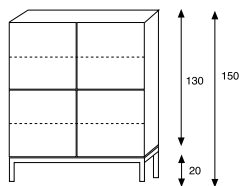

DENVER

DESIGN GIUSEPPE BAVUSO

Madia alta in MDF laccato con due ante scorrevoli. Anta a ribalta in cristallo con luce interna. Piani in marmo bianco Michelangelo, Calacatta oro o pietra Serena_

Sideboard in lacquered MDF with two sliding doors. Folding door in glass with inside light. Tops in white Michelangelo, gold Calacatta marble, or Serena stone_

Art. CDV1
L/W 180 H 175 P/D 50
W 70.9" H 68.9" D 19.7"

CONTAINER

ART. 9098

L/W 130 H 150 P/D 42
W 51,2" H 59" D 16,5"

Contenitore come sopra.

Cabinet as above.

Cabinet comme ci-dessus.

Contenedor como el anterior.

CUBIC

ART. CC1

L/W 200 H 64 P/D 55
W 78,7" H 25,2" D 21,6"

Madia in MDF laccato lucido o opaco con due cassettoni esterni e due cassetti interni. Fornita con attacco posteriore per fissaggio a parete.

Sideboard in glossy or matt lacquered MDF with two external drawers and two inner drawers. Supplied with metal plate for wall-fixing.