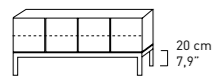

# CONTAINER

DESIGN BRUNO RAINALDI

Base in acciaio e contenitore in MDF, entrambi laccati. Ripiani in legno o cristallo\_

Steel frame + cabinet in MDF, both painted. Wooden or glass shelves\_

Art. 8094A  
L/W 168 H 62 P/D 42  
W 66.1" H 24.4" D 16.5"

Art. 8064A  
L/W 42 H 188 P/D 42  
W 16.5" H 74" D 16.5"

Art. 9095  
L/W 130 H 85 P/D 42  
W 51.2" H 33.5" D 16.5"

Art. 9096  
L/W 195 H 85 P/D 42  
W 76.8" H 33.5" D 16.5"

art. 8074A  
L/W 84 H 104 P/D 42  
W 33" H 40.9" D 16.5"