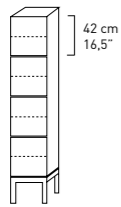

# CONTAINER

DESIGN BRUNO RAINALDI

Base in acciaio e contenitore in MDF, entrambi laccati. Ripiani in legno o cristallo\_

Steel frame + cabinet in MDF, both painted. Wooden or glass shelves\_

Art. 8094A  
L/W 168 H 62 P/D 42  
W 66.1" H 24.4" D 16.5"

Art. 8064A  
L/W 42 H 188 P/D 42  
W 16.5" H 74" D 16.5"

Art. 9095  
L/W 130 H 85 P/D 42  
W 51.2" H 33.5" D 16.5"

Art. 9096  
L/W 195 H 85 P/D 42  
W 76.8" H 33.5" D 16.5"

art. 8074A  
L/W 84 H 104 P/D 42  
W 33" H 40.9" D 16.5"

Art. 9097  
L/W 65 H 150 P/D 42  
W 25.6" H 59" D 16.5"

## ART. CA1

L/W 126 H 114 P/D 49,5  
W 49,6" H 44,9" D 19,5"

**Credenza** a due ante in rovere o in MDF laccato. Vetrinetta in cristallo temperato spessore 6 mm. rivestita in cuoio. Luce interna. Due cassetti ed un ripiano interni.