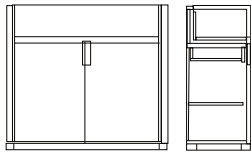

ALTEA

ART. CA1

L/W 126 H 114 P/D 49,5
W 49,6" H 44,9" D 19,5"

Credenza a due ante in rovere o in MDF laccato. Vetrinetta in cristallo temperato spessore 6 mm. rivestita in cuoio. Luce interna. Due cassetti ed un ripiano interni.

Sideboard in oak or in lacquered MDF. Two doors. Tempered glass cabinet, 6 mm. thick with hide clad. Inside light. Two inner drawers and one shelf.

Buffet à deux portes en chêne ou en MDF laqué. Vitrine en cristal trempé épaisseur 6 mm. avec revêtement en cuir. Éclairage à l'intérieur. Deux tiroirs et un étagère à l'intérieur.

Aparador de dos puertas de roble o de MDF lacado. Vitrina en cristal templado espesor 6 mm. con revestimiento en cuero. Luz interior. Dos cajones y un estante internos.

Legno Wood	Legno Wood	Legno Wood								VETRO FUMÉ SMOKE GREY GLASS
laccato lucido Glossy lacquered	Laccato opaco Matt lacquered	Rovere Oak								
4.264,00	3.754,00	4.539,00								+41,00
Pz. per Collo / Pieces per box 1			Colli / Boxes 2		Peso lordo / Gross weight 70 kg			Volume / Volume 1,10 cbm