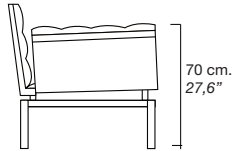

Armchair and sofa. Steel frame covered with flexible cold shaped polyurethane foam. Base in steel tube, painted or chrome-plated. Fabric or leather covers_

Art. 9005
L/W 123 H 75 P/D 80
W 48.4" H 29.5" D 31.5"

Art. 9002
L/W 195 H 75 P/D 80
W 76.8" H 29.5" D 31.5"

Art. 9003
L/W 240 H 75 P/D 80
W 94.5" H 29.5" D 31.5"

Art. 9083
L/W 270 H 75 P/D 80
W 106.3" H 29.5" D 31.5"

Art. 9004
L/W 300 H 75 P/D 80
W 118.1" H 29.5" D 31.5"

BOSS

ART. 9005

L/W 123 H 75 P/D 80
W 48,4" H 29,5" D 31,5"

Poltrona. Struttura in acciaio rivestita in poliuretano. Base in tubo di acciaio verniciato o cromato. Rivestimento in tessuto o pelle.

Armchair. Steel frame covered with polyurethane foam. Base in steel tube, painted or chrome-plated. Fabric or leather covers.