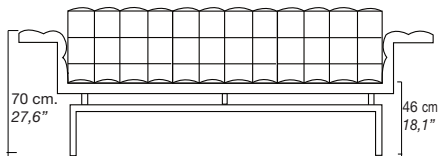

Art. 9002
L/W 195 H 75 P/D 80
W 76.8" H 29.5" D 31.5"

Art. 9003
L/W 240 H 75 P/D 80
W 94.5" H 29.5" D 31.5"

Art. 9083
L/W 270 H 75 P/D 80
W 106.3" H 29.5" D 31.5"

Art. 9004
L/W 300 H 75 P/D 80
W 118.1" H 29.5" D 31.5"

BOSS

ART. 9005

L/W 123 H 75 P/D 80
W 48,4" H 29,5" D 31,5"

Poltrona. Struttura in acciaio rivestita in poliuretano. Base in tubo di acciaio verniciato o cromato. Rivestimento in tessuto o pelle.

Armchair. Steel frame covered with polyurethane foam. Base in steel tube, painted or chrome-plated. Fabric or leather covers.

B/COL	Tessuto Fabric C	Pelle Leather E	Pelle Leather F	Pelle Leather G	Pelle Leather LUXE			BASE CROMATA CHROME-PLATED BASE	GOMMA IGNIFUGA FLAME RETARDANT FOAM
2.689,00	2.788,00	3.322,00	3.828,00	4.188,00	4.308,00			+190,00	+130,00
Pz. per Collo / Pieces per box 1		Colli / Boxes 1		Peso lordo / Gross weight 40 kg		Volume / Volume 1,20 cbm			

BOSS

Divano come sopra.

Canapé comme ci-dessus.

Sofa as above.

Sofa como el anterior.

ART. 9002

L/W 195 H 75 P/D 80
W 76,8" H 29,5" D 31,5"

ART. 9003