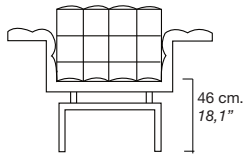

Armchair and sofa. Steel frame covered with flexible cold shaped polyurethane foam. Base in steel tube, painted or chrome-plated. Fabric or leather covers_

Art. 9005
L/W 123 H 75 P/D 80
W 48.4" H 29.5" D 31.5"

Art. 9002
L/W 195 H 75 P/D 80
W 76.8" H 29.5" D 31.5"

Art. 9003
L/W 240 H 75 P/D 80
W 94.5" H 29.5" D 31.5"

Art. 9083
L/W 270 H 75 P/D 80
W 106.3" H 29.5" D 31.5"

Art. 9004
L/W 300 H 75 P/D 80
W 118.1" H 29.5" D 31.5"

BOSS

ART. 9005

L/W 123 H 75 P/D 80
W 48,4" H 29,5" D 31,5"

Poltrona. Struttura in acciaio rivestita in poliuretano. Base in tubo di acciaio verniciato o cromato. Rivestimento in tessuto o pelle.

Armchair. Steel frame covered with polyurethane foam. Base in steel tube, painted or chrome-plated. Fabric or leather covers.