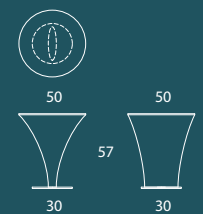

Boat

Design Pierpaolo Zanchin