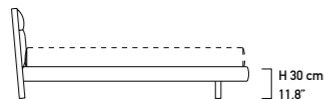

BLADE-B

DESIGN GIUSEPPE BAVUSO

Letto con gambe e cornice testata in acciaio cromato o laccato. Testata e giroletto imbottiti in gomma poliuretanic e Dacron. Rivestimento in pelle o tessuto. Rete con doghe di faggio_

Bed with legs and the headboard frame in chrome-plated or painted steel. Headboard and sides covered with polyurethane foam and Dacron. Leather or fabric covers. Bed slats in beechwood_

H 30 cm
11.8"

Art. LBB1S / STANDARD
L/W 172 H 84 P/D 215
L/W 67.7" H 33" D 84.6"

Per materasso / For mattress
L/W 160 P/D 197
L/W 63" D 77.6"

Art. LBB1Q / QUEEN SIZE
L/W 162 H 84 P/D 221
L/W 63.8" H 33" D 87"

Per materasso / For mattress
L/W 150 P/D 203
L/W 59" D 79.9"

Art. LBB1K / KING SIZE
L/W 205 H 84 P/D 221
L/W 80.7" H 33" D 87"

Per materasso / For mattress
L/W 193 P/D 203
L/W 76" D 79.9"

Art. LBB1E / EUROPE
L/W 192 H 84 P/D 218
L/W 75.6" H 33" D 85.8"

Per materasso / For mattress
L/W 180 P/D 200
L/W 70.9" D 78.7"