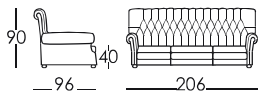

- It is not recommended to shorten the depth of the seat
- It is possible to widen this model by up to 15 cm + 15%
- It is possible to lengthen the backrest of this model by up to 10 cm + 15%
- It is possible to lengthen the depth of the seat by up to 5 cm + 15%
- For bigger element / sofa than standard divide the price with its length and multiply it with the new measurement + 10%
- for example sofa 216 cm in protected grain leather = € 3.747/206\*216
- For custom made sofa length (shorter / longer) calculate the price using the next largest standard sized sofa
- for example: custom made sofa 200 cm apply price of sofa 206 cm
- custom made sofa 150 cm apply price of sofa 161 cm

# MASTER

CODICE	ELEMENTO	dimensioni lar. x al. x prof.	mt.	tessuto cliente	tessuto promo	tessuto top	pelle fiore protetta	pelle pieno fiore
CODE	ITEM	dimensions W. x H. x D.	mt.	COM	Promo fabric	Top fabric	protected grain leather	full grain leather
MASDIV3P	divano 3 posti 3 seater sofa	206x90x96	12,00	2.372	2.859	3.059	3.747	4.491
MASDIV2P	divano 2 posti 2 seater sofa	161x90x96	10,00	1.915	2.324	2.491	3.064	3.684
MASPOL	poltrona armchair	87x90x96	6,00	1.499	1.727	1.827	2.171	2.543
MASPOU	pouf ottoman	65x40x50	2,30	538	627	665	797	940