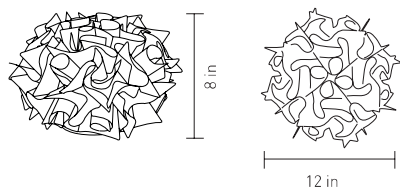

VELI TABLE Ø32

design by Adriano Rachele

Ref. Flash Sept 14 pag: 80

TABLE LAMP Ø32 NEW

BULBS	MADE OF	WITH	WEIGHT	PACKAGE
1 X 11W max - E12 FBT (max lenght 4,2 in)	Opalflex®	Methacrylate base	net lb 1,2 gross lb 2,2	12,2" x 12,2" x h.10"

PRODUCT	COLOUR	EAN CODE	CODE	PRICE
TABLE LAMP	OPAL	8024727041834	VEL78TAV0001W_000	\$ 320,00
	PLUM	8024727041858	VEL78TAV0001H_000	\$ 320,00
	CHARCOAL	8024727041841	VEL78TAV0001N_000	\$ 320,00

TABLE LAMP Ø32

AVAILABLE COLOURS

Opal

Plum

Charcoal

ENERGY CLASS

DETAIL

Methacrylate base

Colored shading