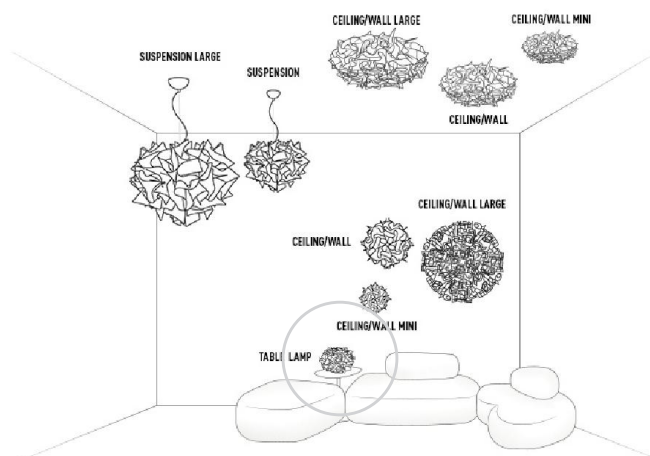

VELI TABLE Ø32

design by Adriano Rachele

Ref. Flash Sept 14 pag: 80

TABLE LAMP Ø32 NEW

BULBS	MADE OF	WITH	WEIGHT	PACKAGE
1 X 11W max - E12 FBT (max lenght 4,2 in)	Opalflex®	Methacrylate base	net lb 1,2 gross lb 2,2	12,2" x 12,2" x h.10"

PRODUCT	COLOUR	EAN CODE	CODE	PRICE
TABLE LAMP	OPAL	8024727041834	VEL78TAV0001W_000	\$ 320,00
	PLUM	8024727041858	VEL78TAV0001H_000	\$ 320,00
	CHARCOAL	8024727041841	VEL78TAV0001N_000	\$ 320,00

TABLE LAMP Ø32

AVAILABLE COLOURS

Opal

Plum

Charcoal

ENERGY CLASS

DETAIL

Methacrylate base

Colored shading