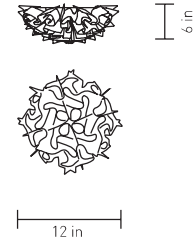

CEILING - WALL MINI