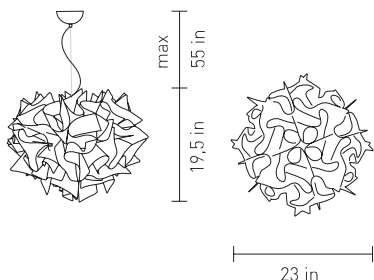

SUSPENSION LARGE