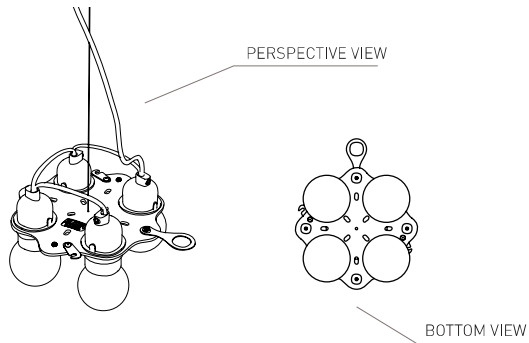

BULBS DISPOSITION

VELI SUSPENSION LARGE
4 X E26 BULBS
MagneticSystem®