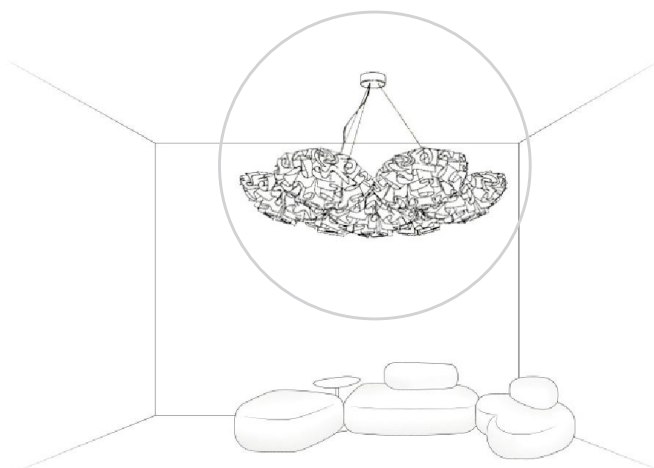

VELI 7 GOLD, SILVER and COPPER

design by Adriano Rachele

SUSPENSION

BULBS	MADE OF	WITH	WEIGHT	PACKAGE
9 X 20W - E26 FBT	Goldflex® / Steelflex® / Copperflex®	9 light sources	net lb 27,83 gross lb 60,00	A lb 23,76 - 24" x 18" x h.20" B lb 5,28 - 21" x 21" x h.8,5" (x7)

PRODUCT

COLOUR

EAN CODE

CODE

PRICE

SUSPENSION	GOLD NEW	8024727041728	VEL78SOS00060_000	$ 4.600,00
	SILVER NEW	8024727041735	VEL78SOS0006S_000	$ 4.325,00
	COPPER NEW	8024727041827	VEL78SOS0006RA000	$ 4.325,00