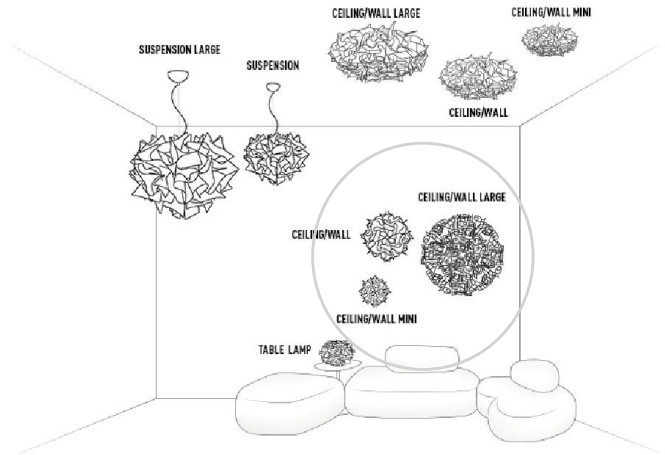

Copper

ENERGY CLASS

DETAIL

Metal finishing of Veli Copper

Veli Copper ceiling rose

VELI GOLD, SILVER and COPPER

design by Adriano Rachele

Ref. Flash Sept 14 pag: 12