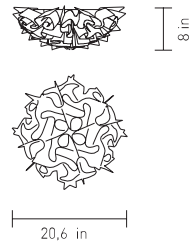

CEILING - WALL