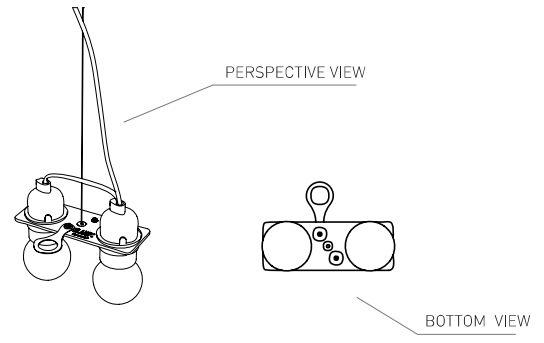

VELI SUSPENSION
2 X E26 BULBS
MagneticSystem®

AVAILABLE COLOURS