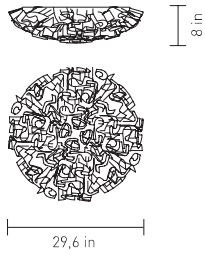

CEILING - WALL LARGE