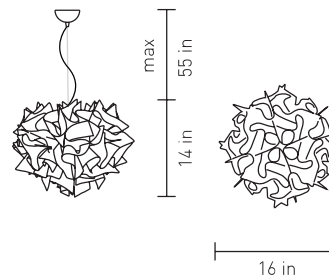

SUSPENSION