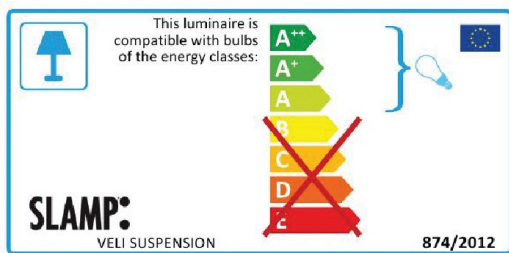

Copper

ENERGY CLASS

DETAIL

Metal finishing of Veli Copper

Veli Copper ceiling rose

VELI GOLD, SILVER and COPPER

design by Adriano Rachele

Ref. Flash Sept 14 pag: 12