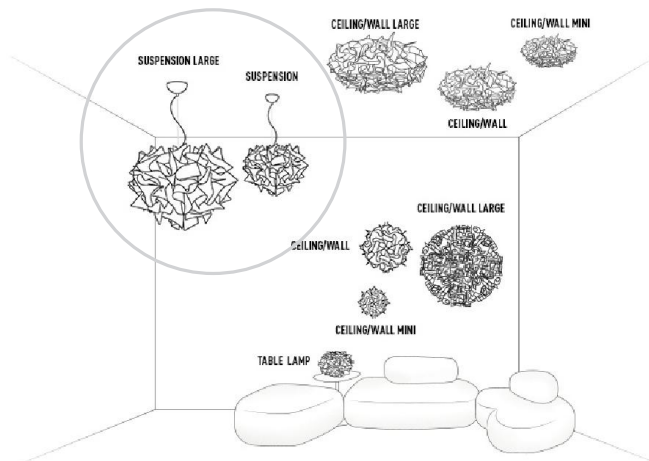

Prices subject to change.

VELI SUSPENSION GOLD, SILVER and COPPER

design by Adriano Rachele

Ref. Flash Sept 14 pag: 12

SUSPENSION LARGE

BULBS	MADE OF	WITH	WEIGHT	PACKAGE
4 X 20W max - E26 FBT	Goldflex® / Steelflex® / Copperflex®	MagneticSystem® Ceiling rose matching colour	net lb 4,62 gross lb 12,32	23,4" x 23,4" x h.24,6"

SUSPENSION

BULBS	MADE OF	WITH	WEIGHT	PACKAGE
2 X 20W max - E26 FBT (max lenght 5,2 in)	Goldflex® / Steelflex® / Copperflex®	MagneticSystem® Ceiling rose matching colour	net lb 2,53 gross lb 5,50	17,5" x 17,5" x h. 15,6"