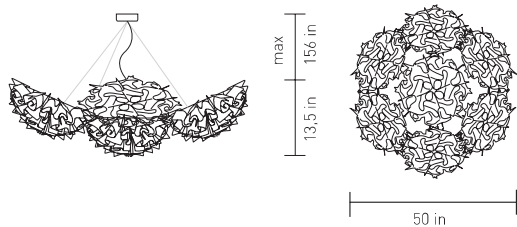

BULBS	MADE OF	WITH	WEIGHT	PACKAGE
9 X 20W - E26 FBT	Goldflex® / Steelflex® / Copperflex®	9 light sources	net lb 27,83 gross lb 60,00	A lb 23,76 - 24" x 18" x h.20" B lb 5,28 - 21" x 21" x h.8,5" (x7)

PRODUCT

COLOUR

EAN CODE

CODE

PRICE

SUSPENSION	GOLD NEW	8024727041728	VEL78SOS00060_000	\$ 4.600,00
	SILVER NEW	8024727041735	VEL78SOS0006S_000	\$ 4.325,00
	COPPER NEW	8024727041827	VEL78SOS0006RA000	\$ 4.325,00

SUSPENSION