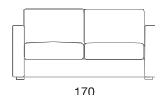

Prices in EUROs and are subject to change.

Poltrona letto cm 130 (materasso 76x200x10 h)
Armchair bed cm 130 (mattress 76x200x10 h)

Peso lordo **100** Peso netto **90** m³ **1,12** Tessuto h mt 140 **8**

1.032,00

1.080,00

1.200,00

-

-

Divano letto cm 170 (materasso 115x200x10 h)
Sofa bed cm 170 (mattress 115x200x10 h)

Peso lordo **110** Peso netto **100** m³ **1,45** Tessuto h mt 140 **9**

Tessuto cliente **2.400,00**