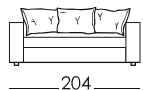

PASSEPARTOUT

materasso/mattress
140x200x h14

CODICE	ELEMENTO	dimensioni lar. x al. x prof.	dimensioni materasso	tessuto h140 - mt.	pelle mq.	tessuto cliente	tessuto promo	tessuto extra	tessuto top	pelle fiore protetta	pelle pieno fiore
CODE	ITEM	dimensions W. x H. x D.	mattress dimensions	fabric h140 - mt.	leather mq.	COM	Promo fabric	Extra fabric	Top fabric	protected grain leather	full grain leather
PASDL2PM	divano 2 posti maxi 2 seater maxi sofa	204x90x100	140x200xh14	13,00	21,50	2.139	2.433	2.629	3.147	4.140	4.834
PASDL2P	divano 2 posti	184x90x100	120x200xh14								
PASDL2PP	2 seater sofa	164x90x100	100x200xh14	12,60	21,00	2.046	2.331	2.521	3.023	3.998	4.676
PASFOD	seconda fodera extra cover			13,40	22,50	893	1.196	1.398	1.931	2.893	3.619
NOMLET	divano senza letto detrarre sofa without bed mechanism deduct					3 posti / 3 seater sofa 280	2 posti maxi / 2 seater maxi sofa 240	2 posti / 2 seater sofa 220			
MATPLX	materasso in polylatex sfoderabile polylatex mattress with removable cover							149			
MATMEM	materasso in memory memory mattress							539			
MATPOC	materasso a molle indipendenti pocket spring mattress							304			
MECEM	meccanismo EASY MOVE EASY MOVE mechanism							124