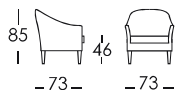

FEET: wooden feet with any finish from our collection

page 148

NOTES ON CUSTOM MADE MODELS:

extra for custom made

- It is possible to lengthen the backrest of this model by up to 15 cm + 15%
- It is possible to widen this model by up to 15 cm + 15%
- It is possible to deepen this model by up to 10 cm + 15%
- It is possible to shorten the depth of the seat by up to 5 cm + 15%

MOVIE

CODICE	ELEMENTO	dimensioni lar. x al. x prof.	tessuto h140 - mt.	tessuto cliente	tessuto promo	tessuto extra	tessuto top	pelle fiore protetta	pelle pieno fiore
CODE	ITEM	dimensions W. x H. x D.	fabric h140 - mt.	COM	Promo fabric	Extra fabric	Top fabric	protected grain leather	full grain leather
MOVPOL	poltrona <i>armchair</i>	73x83x73	3,00	958	982	1.029	1.112	1.300	1.470
MOVPOLCC	poltrona con cuscino <i>armchair with seat cushion</i>	73x83x73	3,80	1.058	1.097	1.156	1.261	1.499	1.715
MOVPOLCB	poltrona con balza <i>armchair with flounce</i>	73x83x73	3,50	1.058	1.090	1.144	1.241	1.460	1.659
MOVPOLCCB	poltrona con cuscino e balza <i>armchair with seat cushion and flounce</i>	76x85x73	4,30	1.126	1.172	1.239	1.359	1.627	1.872
MOVPOLFOD	fodera extra <i>extra cover</i>		3,00	235	294	341	424	612	782
MOVPOLCUSFOD	solo fodera con cuscino <i>extra cover with cushion cover</i>		3,80	319	393	452	557	795	1.011