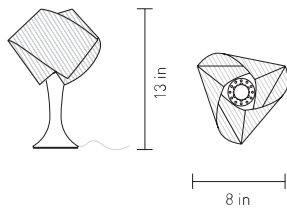

GEMMY PRISMA TABLE

design by Spalletta, Croce, Ragnisco, Wijffles

Ref. Flash Sept 14 pag: 102

TABLE LAMP NEW

BULBS	MADE OF	WITH	WEIGHT	PACKAGE
1 X 40W max - E12 Halogen	Lentiflex®	White steel base	net lb 1,00 gross kg 1,50	10" x 9" x h.14"

PRODUCT	COLOUR	EAN CODE	CODE	PRICE
TABLE LAMP	PRISMA	8024727039978	GEM04TAV0001LE	$ 390,00
	AMBER	8024727040851	GEM04TAV0001LCO	$ 390,00
	AMETHYST	8024727040875	GEM04TAV0001LCP	$ 390,00
	EMERALD	8024727040868	GEM04TAV0001LCB	$ 390,00
	RUBIN	8024727040882	GEM04TAV0001LCR	$ 390,00
	GOLD	8024727040844	GEM04TAV0001LCY	$ 390,00

TABLE LAMP

AVAILABLE COLOURS

ENERGY CLASS

DETAIL