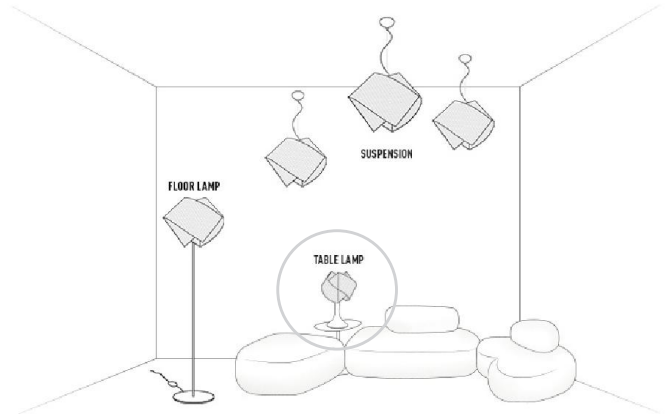

FLOOR LAMP

AVAILABLE COLOURS

ENERGY CLASS

DETAIL

Kaleidoscopic effect of Lentiflex®

Gemmy Emerald detail

GEMMY PRISMA TABLE

design by Spalletta, Croce, Ragnisco, Wijffles