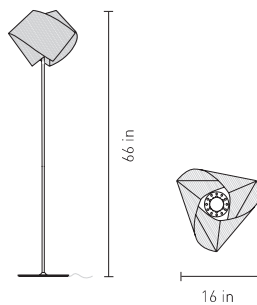

Prices subject to change.

GEMMY PRISMA FLOOR

design by Spalletta, Croce, Ragnisco, Wijffles

Ref. Flash Sept 14 pag: 102

FLOOR LAMP NEW

BULBS	MADE OF	WITH	WEIGHT	PACKAGE
1 X 24W - E26 FBG or	Lentiflex®	White steel base	net lb 10,00	A: 3,51" x 3,51" x h.65"
1 X 75W max - E26 Halogen		and stem	gross lb 16,00	B: 15" x 14" x h.4" C: 16" x 16" x h.16"

PRODUCT	COLOUR	EAN CODE	CODE	PRICE
FLOOR LAMP	PRISMA	8024727042169	GEM04PST0000LE	$ 760,00
	AMBER	8024727042121	GEM04PST0000LCO	$ 760,00
	AMETHYST	8024727042145	GEM04PST0000LCP	$ 760,00
	EMERALD	8024727042138	GEM04PST0000LCB	$ 760,00
	RUBIN	8024727042152	GEM04PST0000LCR	$ 760,00
	GOLD	8024727042114	GEM04PST0000LCY	$ 760,00

FLOOR LAMP

AVAILABLE COLOURS

ENERGY CLASS

DETAIL