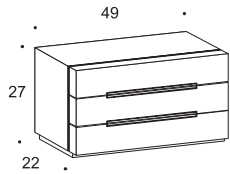

sku # T304690000N08

Cu.Ft. **2,83**  
Lb. **24,25**  
Boxes **1**

GAP N.2 PILLOWS X HEADB.LEATH/EFF.BLACK	1 x SKU # 5304690000N08
---	-------------------------

**GAP WALNUT DRESSER**

sku # T304400000001

GAP DRESSER 1250X600X690 WALNUT 1 x SKU # 5304400000001