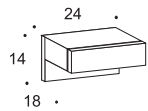

Cu.Ft. **5,29**
Lb. **68,34**
Boxes **1**

GAP MIRROR

sku # T304800001095

GAP MIRROR NEW(2013) 1 x SKU # 5304800001095