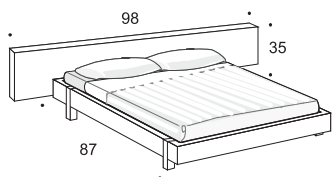

Cu.Ft. **25,54**
Lb. **265,66**
Boxes **6**

GAP HEADBOARD WALNUT	1 x SKU # 5304610071001
GAP HEAD RING KS WALNUT	1 x SKU # 5304610180001
GAP LATERAL RING QS/KS WALNUT	1 x SKU # 5304630003001
GAP FRONTAL RING FOR KS BED WALNUT	1 x SKU # 5304630080001
WOOD SLAT SUPPORT F/GAP KS BED	1 x SKU # 5321650083000
KS SLAT -NEW- A	1 x SKU # 5266960182002

GAP MILK PILLOW (2 PCS)

sku # T304690000N02