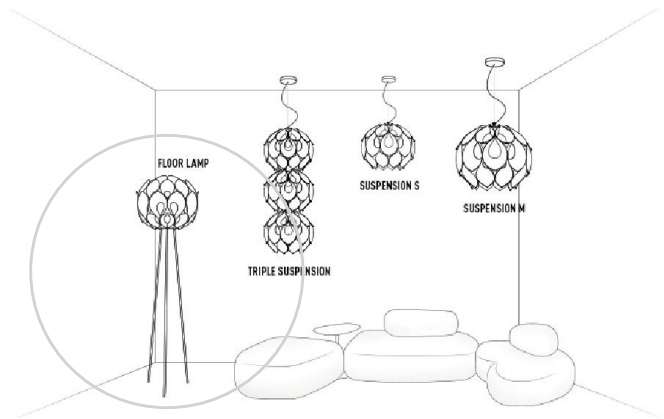

Prices subject to change.

FLORA FLOOR GOLD, SILVER and COPPER

design by Zanini De Zanine

Ref. Flash Sept 14 pag: 22

| FLOOR LAMP NEW | | MADE OF | WITH | WEIGHT | PACKAGE |
|---|-----------------------|--|-----------------|--------------------------------|--|
| BULBS | 3 X 20W max - E26 FBT | Goldflex® / Steelflex® / Copperflex® - Lentiflex® | MagneticSystem® | net lb 13,86 gross lb 17,60 | A: 7,8" x 7,8" x h.54" B: 22" x 22" x h.17" |

Flora Floor Silver detail

FLORA GOLD, SILVER and COPPER

design by Zanini De Zanine

Ref. Flash Sept 14 pag: 22

SUSPENSION M

| BULBS | MADE OF | WITH | WEIGHT | PACKAGE |
|---------------------------|---|--|--------------|-------------------|
| 3 X 20W - E26 FBT or | Goldflex® / Steelflex® / | MagneticSystem® | net lb 6,6 | 22" x 22" x h.17" |
| 3 X 42W max - E26 Halogen | Copperflex® and Lentiflex® and Methacrylate | Handicraft-finished Sphere Ceiling rose matching colour | gross lb 8,8 | |

Copper

ENERGY CLASS

DETAIL

Metallic petals around the satin diffuser

Flora Gold ceiling rose