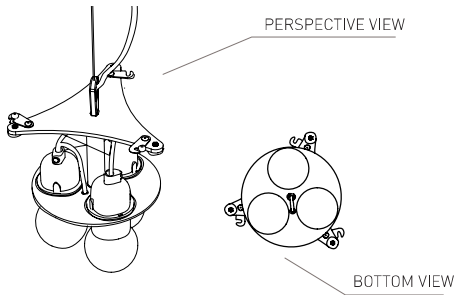

BULBS DISPOSITION

FLORA SUSPENSION M
3 X E26 BULBS
MagneticSystem®