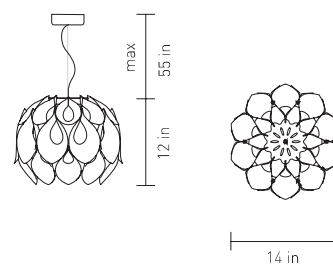

SUSPENSION S