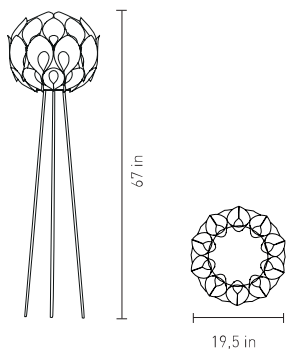

Prices subject to change.

FLORA FLOOR GOLD, SILVER and COPPER

design by Zanini De Zanine

Ref. Flash Sept 14 pag: 22

FLOOR LAMP NEW		MADE OF	WITH	WEIGHT	PACKAGE
BULBS	3 X 20W max - E26 FBT	Goldflex® / Steelflex® / Copperflex® - Lentiflex®	MagneticSystem®	net lb 13,86 gross lb 17,60	A: 7,8" x 7,8" x h.54" B: 22" x 22" x h.17"

PRODUCT	COLOUR	EAN CODE	CODE	PRICE
FLOOR LAMP	GOLD NEW	8024727042091	FL085PST00000_000	$ 1.400,00
	SILVER NEW	8024727042084	FL085PST00000S_000	$ 1.400,00
	COPPER NEW	8024727042107	FL085PST00000RA000	$ 1.400,00

FLOOR LAMP

AVAILABLE COLOURS

ENERGY CLASS

This luminaire is compatible with bulbs of the energy classes:

SLAMP:
FLORA FLOOR LAMP

874/2012

DETAIL