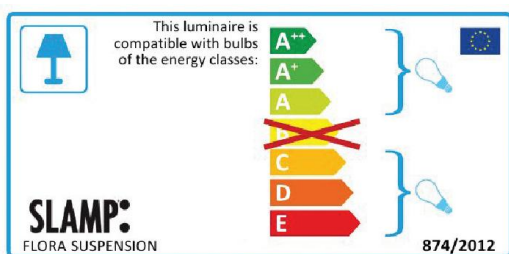

ENERGY CLASS