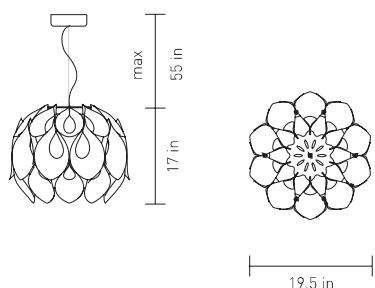

SUSPENSION M