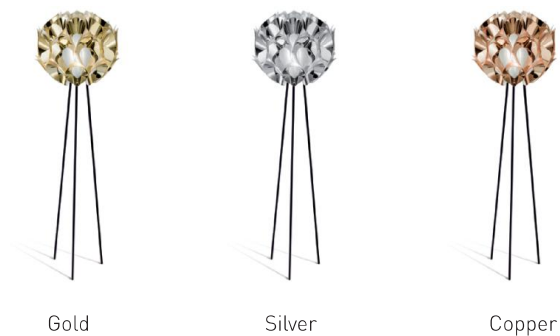

AVAILABLE COLOURS

ENERGY CLASS

This luminaire is compatible with bulbs of the energy classes:

SLAMP:
FLORA FLOOR LAMP

874/2012