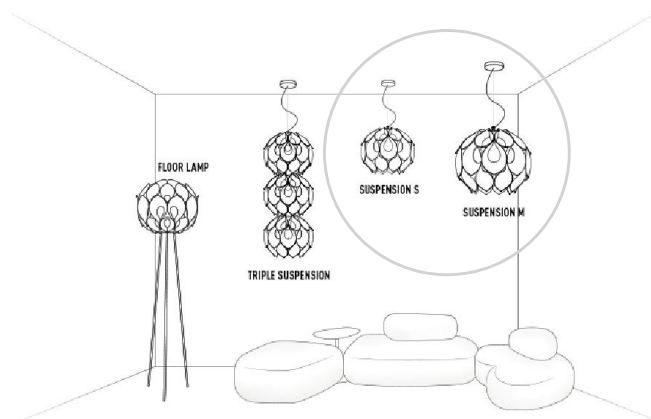

FLOOR LAMP

AVAILABLE COLOURS

ENERGY CLASS

This luminaire is compatible with bulbs of the energy classes:

SLAMP:
FLORA FLOOR LAMP

874/2012

DETAIL

Copperflex® petals detail

Flora Floor Silver detail

FLORA GOLD, SILVER and COPPER

design by Zanini De Zanine

Ref. Flash Sept 14 pag: 22

SUSPENSION M

| BULBS | MADE OF | WITH | WEIGHT | PACKAGE |
|---------------------------|---|--|--------------|-------------------|
| 3 X 20W - E26 FBT or | Goldflex® / Steelflex® / | MagneticSystem® | net lb 6,6 | 22" x 22" x h.17" |
| 3 X 42W max - E26 Halogen | Copperflex® and Lentiflex® and Methacrylate | Handicraft-finished Sphere Ceiling rose matching colour | gross lb 8,8 | |