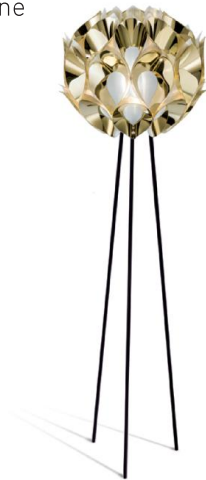

Prices subject to change.

FLORA FLOOR GOLD, SILVER and COPPER

design by Zanini De Zanine

Ref. Flash Sept 14 pag: 22

| FLOOR LAMP NEW | | MADE OF | WITH | WEIGHT | PACKAGE |
|---|-----------------------|--|-----------------|--------------------------------|--|
| BULBS | 3 X 20W max - E26 FBT | Goldflex® / Steelflex® / Copperflex® - Lentiflex® | MagneticSystem® | net lb 13,86 gross lb 17,60 | A: 7,8" x 7,8" x h.54" B: 22" x 22" x h.17" |

| PRODUCT | COLOUR | EAN CODE | CODE | PRICE |
|------------|---|---------------|--------------------|-------------|
| FLOOR LAMP | GOLD NEW | 8024727042091 | FL085PST00000_000 | \$ 1.400,00 |
| | SILVER NEW | 8024727042084 | FL085PST00000S_000 | \$ 1.400,00 |
| | COPPER NEW | 8024727042107 | FL085PST00000RA000 | \$ 1.400,00 |

Flora Floor Silver detail

FLORA GOLD, SILVER and COPPER

design by Zanini De Zanine

Ref. Flash Sept 14 pag: 22

SUSPENSION M

| BULBS | MADE OF | WITH | WEIGHT | PACKAGE |
|---------------------------|---|--|--------------|-------------------|
| 3 X 20W - E26 FBT or | Goldflex® / Steelflex® / | MagneticSystem® | net lb 6,6 | 22" x 22" x h.17" |
| 3 X 42W max - E26 Halogen | Copperflex® and Lentiflex® and Methacrylate | Handicraft-finished Sphere Ceiling rose matching colour | gross lb 8,8 | |

Copper

ENERGY CLASS

DETAIL

Metallic petals around the satin diffuser

Flora Gold ceiling rose