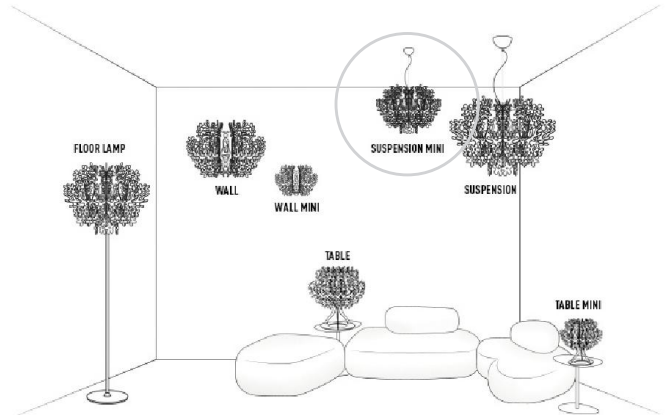

Prices subject to change.

FIORELLA GOLD, SILVER and COPPER

design by Nigel Coates

Ref. Flash Sept 14 pag: 40

SUSPENSION MINI

BULBS	MADE OF	WITH	WEIGHT	PACKAGE
1 X 20W - E26 FBA or	Goldflex® / Steelflex® /	Ceiling rose matching colour	net lb 1,98	13,2" x 13,2" x 19"
1 X 40W max - E26 Halogen	Copperflex®		gross lb 5,28	

PRODUCT	COLOUR	EAN CODE	CODE	PRICE
SUSPENSION MINI	GOLD NEW	8024727042213	FI014SOS00020_000	\$ 645,00
	SILVER NEW	8024727042206	FI014SOS0002S_000	\$ 590,00
	COPPER NEW	8024727042220	FI014SOS0002RA000	\$ 590,00

SUSPENSION MINI

AVAILABLE COLOURS

ENERGY CLASS

DETAIL

Multiple reflections of Goldflex®

Fiorella Gold ceiling rose

FIORELLINA GOLD, SILVER and COPPER

design by Nigel Coates

AVAILABLE COLOURS

ENERGY CLASS

This luminaire is compatible with bulbs of the energy classes:

The luminaire is sold with a bulb of the energy class:

SLAMP:
FIORELLINA

874/2012

DETAIL

Fiorellina Gold, base detail