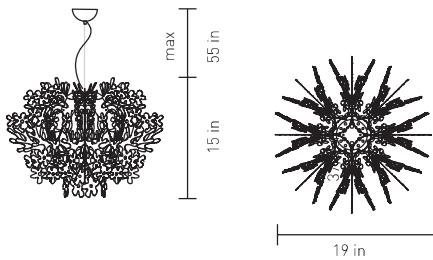

SUSPENSION MINI