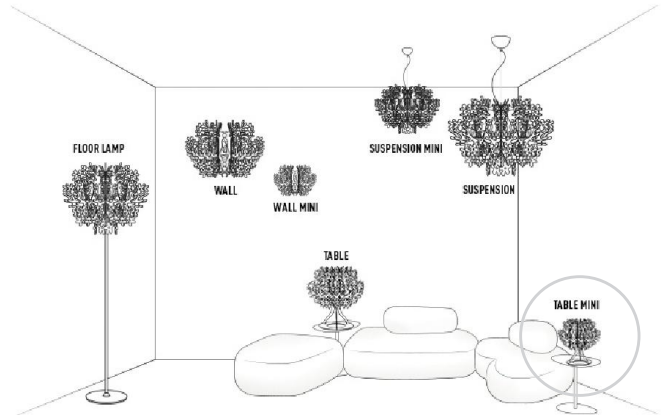

SUSPENSION MINI

AVAILABLE COLOURS

ENERGY CLASS

DETAIL

Multiple reflections of Goldflex®

Fiorella Gold ceiling rose

FIORELLINA GOLD, SILVER and COPPER

design by Nigel Coates

Ref. Flash Sept 14 pag: 40

TABLE LAMP

BULBS	MADE OF	WITH	WEIGHT	PACKAGE
1 X 12W - E12 FBT or	Goldflex® / Steelflex® /	Bulb Included	net lb 2,2	15,6" x 15,6" x h.15,6"
1 X 28W max - E12 Halogen	Copperflex®	Base matching colour	gross lb 3,3	