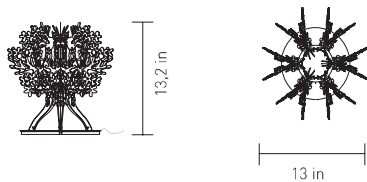

FIORELLINA GOLD, SILVER and COPPER

design by Nigel Coates

Ref. Flash Sept 14 pag: 40

TABLE LAMP

BULBS	MADE OF	WITH	WEIGHT	PACKAGE
1 X 12W - E12 FBT or	Goldflex® / Steelflex® /	Bulb Included	net lb 2,2	15,6" x 15,6" x h.15,6"
1 X 28W max - E12 Halogen	Copperflex®	Base matching colour	gross lb 3,3	

PRODUCT	COLOUR	EAN CODE	CODE	PRICE
TABLE LAMP	GOLD NEW	8024727042244	FI014TAV00010	$ 410,00
	SILVER NEW	8024727042237	FI014TAV0001S	$ 390,00
	COPPER NEW	8024727042251	FI014TAV0001RA	$ 390,00

TABLE LAMP

AVAILABLE COLOURS

ENERGY CLASS

This luminaire is compatible with bulbs of the energy classes:

The luminaire is sold with a bulb of the energy class:

SLAMP:
FIORELLINA

874/2012

DETAIL