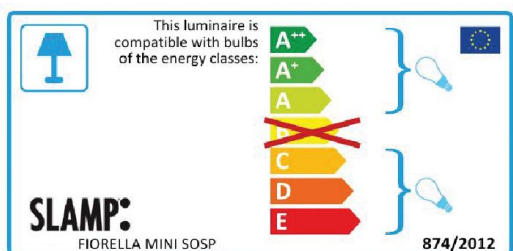

PRODUCT	COLOUR	EAN CODE	CODE	PRICE
SUSPENSION MINI	GOLD NEW	8024727042213	FI014SOS00020_000	\$ 645,00
	SILVER NEW	8024727042206	FI014SOS0002S_000	\$ 590,00
	COPPER NEW	8024727042220	FI014SOS0002RA000	\$ 590,00

SUSPENSION MINI

AVAILABLE COLOURS

ENERGY CLASS

DETAIL

Multiple reflections of Goldflex®

Fiorella Gold ceiling rose

FIORELLINA GOLD, SILVER and COPPER

design by Nigel Coates