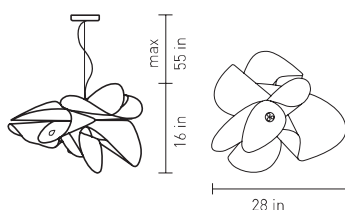

SUSPENSION