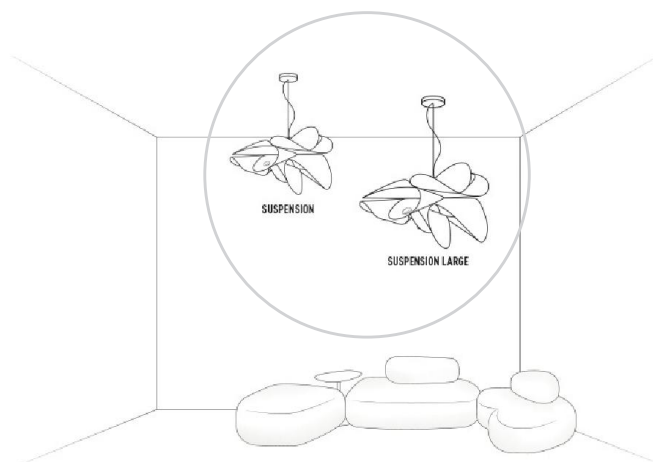

Prices subject to change.

ÉTOILE

design by Adriano Rachele

Ref. Flash Sept 14 pag: 92

SUSPENSION LARGE

NEW

LED	MADE OF	WITH	WEIGHT	PACKAGE
38W - 120V - 5500 Lumen 2700 Kelvin (warm white)	Lentiflex®	3 light sources	net lb 3,3 gross lb 12,00	34" x 31" x h.17,55"

SUSPENSION

NEW

LED	MADE OF	WITH	WEIGHT	PACKAGE
38W - 120V - 5500 Lumen 2700 Kelvin (warm white)	Lentiflex®	3 light sources	net lb 2,86 gross lb 12,00	28" x 25" x h.17,55"

PRODUCT	COLOUR	EAN CODE	CODE	PRICE
SUSPENSION LARGE	PRISMA	8024727041476	ETO78SOS0003LE000	\$ 1.235,00
SUSPENSION	PRISMA	8024727041469	ETO78SOS0001LE000	\$ 965,00

SUSPENSION LARGE

SUSPENSION

COLORI DISPONIBILI

Prisma

ENERGY CLASS

DETAIL

Top LED Circuitry detail

Bottom LED Circuitry detail