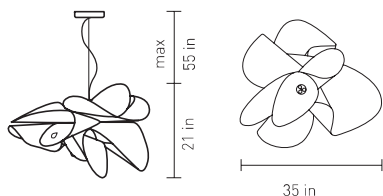

SUSPENSION LARGE