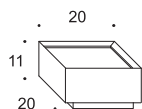

ECLIPSE WHITE KS BED

sku # T286611375N01

Cu.Ft. **50,56**
Lb. **283,29**
Boxes **3**

ECLIPSE HEADBOARD FOR WHITE KS BED	1 x SKU # 5286611070N01
ECLIPSE RING FOR WHITE KS BED	1 x SKU # 5286611375N01
KS SLAT-NEW- A	1 x SKU # 5266960182002

SECRET WHITE NIGHTSTAND

sku # T286300201728

top finish:
**NERO 28 GLASS
LACQUERED**

Cu.Ft. **3,54**
Lb. **47,4**
Boxes **1**

SECRET N.STAND WITH GLASS 500X500X270 MM	1 x SKU # U286300201728
--	-------------------------