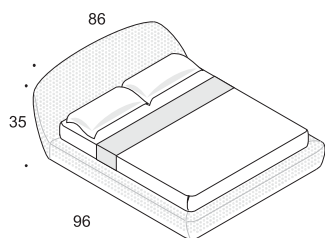

bianco 17
glossy lacquered

bianco 01
leather effect

ECLIPSE WHITE QS BED

sku # T286611345N01

Cu.Ft. **45,75**
Lb. **237**
Boxes **3**

ECLIPSE HEADBOARD FOR WHITE QS BED	1 x SKU # 5286611040N01
ECLIPSE RING FOR WHITE QS BED	1 x SKU # 5286611345N01
QS SLAT A	1 x SKU # 5266960153002

ECLIPSE WHITE KS BED

sku # T286611375N01

Cu.Ft. **50,56**
Lb. **283,29**
Boxes **3**

ECLIPSE HEADBOARD FOR WHITE KS BED	1 x SKU # 5286611070N01
ECLIPSE RING FOR WHITE KS BED	1 x SKU # 5286611375N01
KS SLAT-NEW- A	1 x SKU # 5266960182002

SECRET WHITE NIGHTSTAND

sku # T286300201728

top finish:
**NERO 28 GLASS
LACQUERED**

Cu.Ft. **3,54**
Lb. **47,4**
Boxes **1**

SECRET N.STAND WITH GLASS 500X500X270 MM	1 x SKU # U286300201728
--	-------------------------

The Eclipse bed is completely covered in white micro-quilted fabric, with a soft-shaped, round-lined ring forming into a whole with the quilted capitonné effect headboard.

Eclipse QS bed
LPH 1810x2450x880 - Vol. cm 1.30
WDDH 71' 96" 35" - Vol. cu. fr 46
Boxes # 3