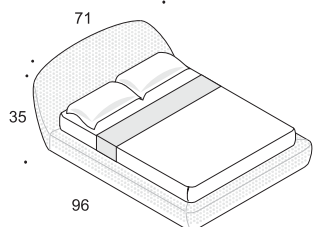

bianco 17
glossy lacquered

bianco 01
leather effect

ECLIPSE WHITE QS BED

sku # T286611345N01

Cu.Ft. **45,75**
Lb. **237**
Boxes **3**

ECLIPSE HEADBOARD FOR WHITE QS BED	1 x SKU # 5286611040N01
ECLIPSE RING FOR WHITE QS BED	1 x SKU # 5286611345N01
QS SLAT A	1 x SKU # 5266960153002

ECLIPSE WHITE KS BED

sku # T286611375N01

Cu.Ft. **50,56**
Lb. **283,29**
Boxes **3**

ECLIPSE HEADBOARD FOR WHITE KS BED	1 x SKU # 5286611070N01
ECLIPSE RING FOR WHITE KS BED	1 x SKU # 5286611375N01
KS SLAT-NEW- A	1 x SKU # 5266960182002

SECRET WHITE NIGHTSTAND

sku # T286300201728

top finish:
**NERO 28 GLASS
LACQUERED**

Cu.Ft. **3,54**
Lb. **47,4**
Boxes **1**

SECRET N.STAND WITH GLASS 500X500X270 MM	1 x SKU # U286300201728
--	-------------------------

The Eclipse bed is completely covered in white micro-quilted fabric, with a soft-shaped, round-lined ring forming into a whole with the quilted capitonné effect headboard.

Eclipse QS bed
LPH 1810x2450x880 - Vol. cm 1.30
WDDH 71' 96" 35" - Vol. cu. fr 46
Boxes # 3