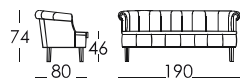

FEET: wooden feet with any finish from our collection

NOTES ON CUSTOM MADE MODELS:

- It is possible to lengthen the backrest of this model by up to 15 cm
- It is possible to widen this model by up to 15 cm
- It is possible to deepen this model by up to 10 cm
- It is possible to shorten the depth of this model up to 5 cm

page 148  
extra for custom made

+15%

+15%

+15%

+15%

	CODICE	ELEMENTO	dimensioni lar. x al. x prof.	tessuto h140 - mt.	tessuto cliente	tessuto promo	tessuto extra	tessuto top	pelle fiore protetta	pelle pieno fiore
	CODE	ITEM	dimensions W. x H. x D.	fabric h140 - mt.	COM	Promo fabric	Extra fabric	Top fabric	protected grain leather	full grain leather
	CHLDIV3P	divano 3 posti 3 seater sofa	190x74x80	11,00	2.318	2.465	2.636	2.941	3.572	4.254
	CHLDIV2P	divano 2 posti 2 seater sofa	140x74x80	8,00	1.781	1.883	2.007	2.229	2.688	3.184
	CHLPOL	poltrona armchair	80x74x80	4,30	1.368	1.403	1.470	1.589	1.836	2.102