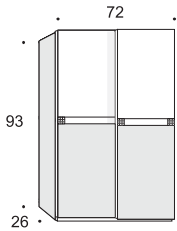

SLIDING DOOR WARDROBE (2 DOORS)

sku # T426030120017

5 WEEKS SPECIAL ORDER

Cu.Ft. **38,21**
Lb. **496,04**
Boxes **13**

DIAMOND TOP+BOTTOM FOR WARDROBES	2 x SKU # 541001025000B
DIAMOND SLIDING SIDE F/WHITE WARDROBE	1 x SKU # 541003301017B
DIAMOND SLIDING SIDE F/WHITE 2D WARDROBE	1 x SKU # 541003321017B
VERTICAL DIVISION FOR SLIDING WARDROBES	1 x SKU # 541004311000B
BACK FOR SLIDING WARDROBES W875 COLUMN	2 x SKU # 541006341000B
SLIDING TRAILS F/2 DOORS WARDROBE	1 x SKU # 5269900000002
SLIDING CASE FOR DOORS FOR DIAM.WARDROBE	1 x SKU # 5269900000035
SLIDING SYSTEM COVER F/DIAMOND WARDROBE	1 x SKU # 5269900000051
EXTERNAL DOOR FOR DIAMOND WHITE WARDROBE	1 x SKU # 542630A310017
LEFT INTERNAL DOOR FOR WHITE DIAM.WARD.	1 x SKU # 542630C310017
HARDWARE FOR DIAMOND 2 DOORS WARDROBE	1 x SKU # 5426090000000