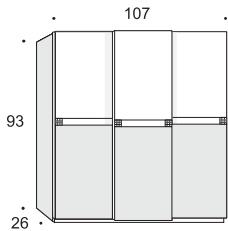

SLIDING DOOR WARDROBE (3 DOORS)

sku # T426030130054

5 WEEKS SPECIAL ORDER

Cu.Ft. **54,84**
Lb. **697,76**
Boxes **17**

DIAMOND TOP+BOTTOM FOR WARDROBES	3 x SKU # 541001025000B
DIAMOND SLIDING SIDE F/IVORY WARDROBE	2 x SKU # 541003301054B
VERTICAL DIVISION FOR SLIDING WARDROBES	2 x SKU # 541004311000B
BACK FOR SLIDING WARDROBES W875 COLUMN	3 x SKU # 541006341000B
SLIDING TRAIL F/3D DIAMOND WARDROBE	1 x SKU # 52699000000007
SLIDING CASE FOR DOORS F/DIAM.3D WARDROB	1 x SKU # 52699000000036
SLIDING SYSTEM COVER F/DIAMOND WARDROBE	1 x SKU # 52699000000051
EXTERNAL DOOR FOR DIAMOND IVORY WARDROBE	1 x SKU # 542630A310054
RIGHT INTERNAL DOOR FOR IVORY DIAM.WARD.	1 x SKU # 542630B310054
LEFT INTERNAL DOOR FOR IVORY DIAM.WARD.	1 x SKU # 542630C310054
HARDWARE FOR DIAMOND 3 DOORS WARDROBE	1 x SKU # 5426090010000