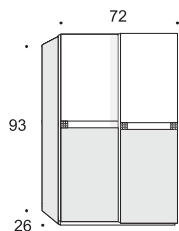

SLIDING DOOR WARDROBE (2 DOORS)

sku # T426030120028

5 WEEKS SPECIAL ORDER

Cu.Ft. **38,21**

Lb. **496,04**

Boxes **13**

DIAMOND TOP+BOTTOM FOR WARDROBES	2 x SKU # 541001025000E
DIAMOND/NIGHTFLY SLID.SIDE F/BLACK WARDR	1 x SKU # 541003301028E
DIAMOND (2ND)SLID.SIDE F/BLACK 2D WARDR	1 x SKU # 541003321028E
VERTICAL DIVISION FOR SLIDING WARDROBES	1 x SKU # 541004311000E
BACK FOR SLIDING WARDROBES W875 COLUMN	2 x SKU # 541006341000E
SLIDING TRAILS F/2 DOORS WARDROBE	1 x SKU # 5269900000002
SLIDING CASE FOR DOORS FOR DIAM.WARDROBE	1 x SKU # 5269900000003E
SLIDING SYSTEM COVER F/DIAMOND WARDROBE	1 x SKU # 52699000000051
EXTERNAL DOOR FOR DIAMOND BLACK WARDROBE	1 x SKU # 542630A31002E
LEFT INTERNAL DOOR FOR BLACK DIAM.WARD.	1 x SKU # 542630C31002E
HARDWARE FOR DIAMOND 2 DOORS WARDROBE	1 x SKU # 5426090000000C