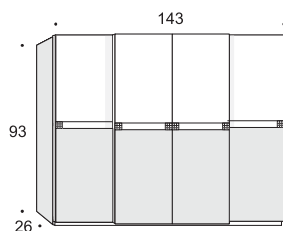

SLIDING DOOR WARDROBE (4 DOORS)

sku # T426030140028

5 WEEKS SPECIAL ORDER

Cu.Ft. **71,85**

Lb. **903,9**

Boxes **22**

DIAMOND TOP+BOTTOM FOR WARDROBES	4 x SKU # 541001025000E
DIAMOND/NIGHTFLY SLID.SIDE F/BLACK WARDR	2 x SKU # 541003301028E
VERTICAL DIVISION FOR SLIDING WARDROBES	3 x SKU # 541004311000E
BACK FOR SLIDING WARDROBES W875 COLUMN	4 x SKU # 541006341000E
SLIDING TRAIL FOR 4D DIAMOND WARDROBE	1 x SKU # 52699000000012
SLIDING CASE FOR DOORS F/4D DIAM.WARDROB	1 x SKU # 52699000000037
SLIDING SYSTEM COVER F/DIAMOND WARDROBE	2 x SKU # 52699000000051
EXTERNAL DOOR FOR DIAMOND BLACK WARDROBE	2 x SKU # 542630A31002E
RIGHT INTERNAL DOOR FOR BLACK DIAM.WARD.	1 x SKU # 542630B31002E
LEFT INTERNAL DOOR FOR BLACK DIAM.WARD.	1 x SKU # 542630C31002E
HARDWARE FOR DIAMOND 4 DOORS WARDROBE	1 x SKU # 542609002000C