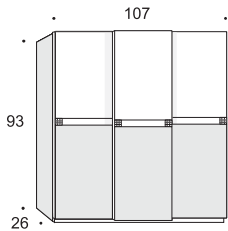

SLIDING DOOR WARDROBE (3 DOORS)

sku # T426030130017

5 WEEKS SPECIAL ORDER

Cu.Ft. **54,84**
Lb. **697,76**
Boxes **17**

DIAMOND TOP+BOTTOM FOR WARDROBES	3 x SKU # 541001025000B
DIAMOND SLIDING SIDE F/WHITE WARDROBE	2 x SKU # 541003301017B
VERTICAL DIVISION FOR SLIDING WARDROBES	2 x SKU # 541004311000B
BACK FOR SLIDING WARDROBES W875 COLUMN	3 x SKU # 541006341000B
SLIDING TRAIL F/3D DIAMOND WARDROBE	1 x SKU # 5269900000007
SLIDING CASE FOR DOORS F/DIAM.3D WARDROB	1 x SKU # 5269900000036
SLIDING SYSTEM COVER F/DIAMOND WARDROBE	1 x SKU # 5269900000051
EXTERNAL DOOR FOR DIAMOND WHITE WARDROBE	1 x SKU # 542630A310017
RIGHT INTERNAL DOOR FOR WHITE DIAM.WARD.	1 x SKU # 542630B310017
LEFT INTERNAL DOOR FOR WHITE DIAM.WARD.	1 x SKU # 542630C310017
HARDWARE FOR DIAMOND 3 DOORS WARDROBE	1 x SKU # 5426090010000