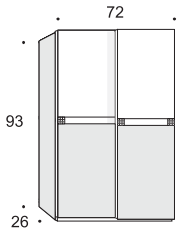

SLIDING DOOR WARDROBE (2 DOORS)

sku # T426030120054

5 WEEKS SPECIAL ORDER

Cu.Ft. **38,21**
Lb. **496,04**
Boxes **13**

DIAMOND TOP+BOTTOM FOR WARDROBES	2 x SKU # 541001025000B
DIAMOND SLIDING SIDE F/IVORY WARDROBE	1 x SKU # 541003301054B
DIAMOND SLIDING SIDE F/IVORY 2D WARDROBE	1 x SKU # 541003321054B
VERTICAL DIVISION FOR SLIDING WARDROBES	1 x SKU # 541004311000B
BACK FOR SLIDING WARDROBES W875 COLUMN	2 x SKU # 541006341000B
SLIDING TRAILS F/2 DOORS WARDROBE	1 x SKU # 5269900000002
SLIDING CASE FOR DOORS FOR DIAM.WARDROBE	1 x SKU # 52699000000035
SLIDING SYSTEM COVER F/DIAMOND WARDROBE	1 x SKU # 52699000000051
EXTERNAL DOOR FOR DIAMOND IVORY WARDROBE	1 x SKU # 542630A310054
LEFT INTERNAL DOOR FOR IVORY DIAM.WARD.	1 x SKU # 542630C310054
HARDWARE FOR DIAMOND 2 DOORS WARDROBE	1 x SKU # 54260900000000