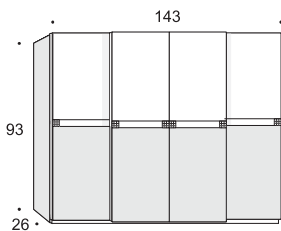

SLIDING DOOR WARDROBE (4 DOORS)

sku # T426030140017

5 WEEKS SPECIAL ORDER

Cu.Ft. **71,85**
Lb. **903,9**
Boxes **22**

DIAMOND TOP+BOTTOM FOR WARDROBES	4 x SKU # 541001025000B
DIAMOND SLIDING SIDE F/WHITE WARDROBE	2 x SKU # 541003301017B
VERTICAL DIVISION FOR SLIDING WARDROBES	3 x SKU # 541004311000B
BACK FOR SLIDING WARDROBES W875 COLUMN	4 x SKU # 541006341000B
SLIDING TRAIL FOR 4D DIAMOND WARDROBE	1 x SKU # 5269900000012
SLIDING CASE FOR DOORS F/4D DIAM.WARDROB	1 x SKU # 5269900000037
SLIDING SYSTEM COVER F/DIAMOND WARDROBE	2 x SKU # 5269900000051
EXTERNAL DOOR FOR DIAMOND WHITE WARDROBE	2 x SKU # 542630A310017
RIGHT INTERNAL DOOR FOR WHITE DIAM.WARD.	1 x SKU # 542630B310017
LEFT INTERNAL DOOR FOR WHITE DIAM.WARD.	1 x SKU # 542630C310017
HARDWARE FOR DIAMOND 4 DOORS WARDROBE	1 x SKU # 5426090020000