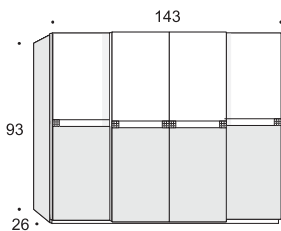

SLIDING DOOR WARDROBE (4 DOORS)

sku # T426030140054

5 WEEKS SPECIAL ORDER

Cu.Ft. **71,85**
Lb. **903,9**
Boxes **22**

DIAMOND TOP+BOTTOM FOR WARDROBES	4 x SKU # 541001025000B
DIAMOND SLIDING SIDE F/IVORY WARDROBE	2 x SKU # 541003301054B
VERTICAL DIVISION FOR SLIDING WARDROBES	3 x SKU # 541004311000B
BACK FOR SLIDING WARDROBES W875 COLUMN	4 x SKU # 541006341000B
SLIDING TRAIL FOR 4D DIAMOND WARDROBE	1 x SKU # 52699000000012
SLIDING CASE FOR DOORS F/4D DIAM.WARDROB	1 x SKU # 52699000000037
SLIDING SYSTEM COVER F/DIAMOND WARDROBE	2 x SKU # 52699000000051
EXTERNAL DOOR FOR DIAMOND IVORY WARDROBE	2 x SKU # 542630A310054
RIGHT INTERNAL DOOR FOR IVORY DIAM.WARD.	1 x SKU # 542630B310054
LEFT INTERNAL DOOR FOR IVORY DIAM.WARD.	1 x SKU # 542630C310054
HARDWARE FOR DIAMOND 4 DOORS WARDROBE	1 x SKU # 5426090020000