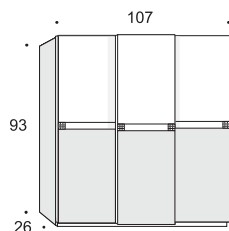

SLIDING DOOR WARDROBE (3 DOORS)

sku # T426030130028

5 WEEKS SPECIAL ORDER

Cu.Ft. **54,84**

Lb. **697,76**

Boxes **17**

DIAMOND TOP+BOTTOM FOR WARDROBES	3 x SKU # 541001025000E
DIAMOND/NIGHTFLY SLID.SIDE F/BLACK WARDR	2 x SKU # 541003301028E
VERTICAL DIVISION FOR SLIDING WARDROBES	2 x SKU # 541004311000E
BACK FOR SLIDING WARDROBES W875 COLUMN	3 x SKU # 541006341000E
SLIDING TRAIL F/3D DIAMOND WARDROBE	1 x SKU # 52699000000007
SLIDING CASE FOR DOORS F/DIAM.3D WARDROB	1 x SKU # 5269900000003E
SLIDING SYSTEM COVER F/DIAMOND WARDROBE	1 x SKU # 52699000000051
EXTERNAL DOOR FOR DIAMOND BLACK WARDROBE	1 x SKU # 542630A31002E
RIGHT INTERNAL DOOR FOR BLACK DIAM.WARD.	1 x SKU # 542630B31002E
LEFT INTERNAL DOOR FOR BLACK DIAM.WARD.	1 x SKU # 542630C31002E
HARDWARE FOR DIAMOND 3 DOORS WARDROBE	1 x SKU # 542609001000C